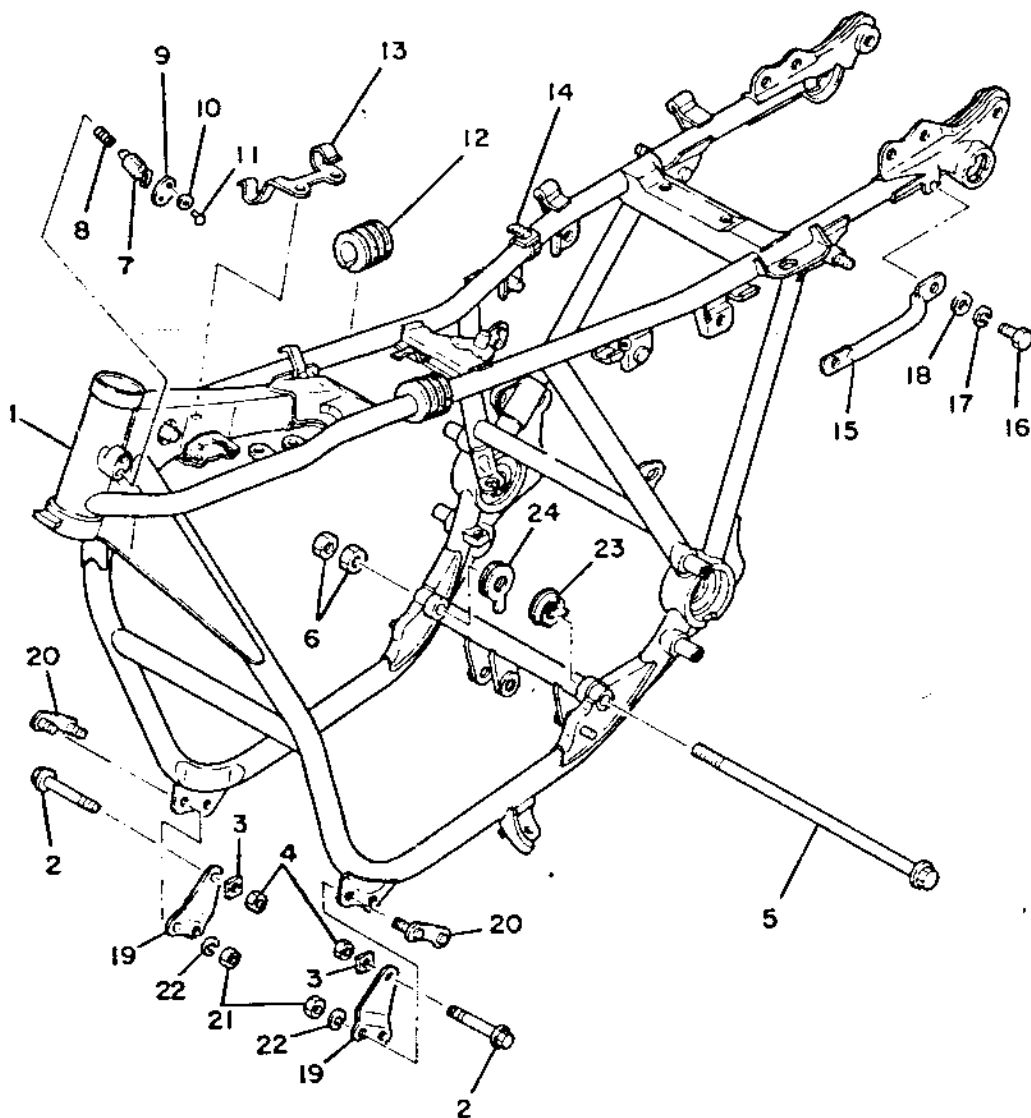

Initial Engine Number/Frame Number

1J7-240101 / 1J7-240101

1	2Y4-21110-00-33	FRAME COMP.	1
2	95811-10040-00	BOLT, flange	2
3	90209-10147-00	WASHER	2
4	95601-10100-00	NUT, U.	2
5	90109-12501-00	BOLT	1
6	95311-12700-00	NUT	2
7	584-23408-00-00	STEERING LOCK ASS'Y.	1
8	90502-09024-00	SPRING, conical	1
9	584-23484-01-00	CAP, handle lock	1
10	90206-04003-00	WASHER, wave (214-23488-00)	1
11	90269-04003-00	RIVET (214-23483-00)	1
12	1J7-24183-02-00	DAMPER, locating 3.	2
13	1J7-82594-01-00	CLAMP, wire harness.	1
14	437-83936-10-00	BAND, switch cord.	3
15	1T5-21165-00-00	HANDLE, standing	1
16	97321-06016-00	BOLT (97321-06014).	1
17	92903-06100-00	WASHER, spring (92901-06100)	1
18	92901-06600-00	WASHER, plain.	1
19	2G2-21316-00-00	STAY, engine	2
20	2G2-21413-00-00	BRACKET, front under	2
21	95311-08600-00	NUT	4
22	92903-08100-00	WASHER, spring (92901-08100)	4
23	2G2-21485-00-00	DAMPER, rubber.	1
24	2G2-21486-00-00	DAMPER, rubber.	1