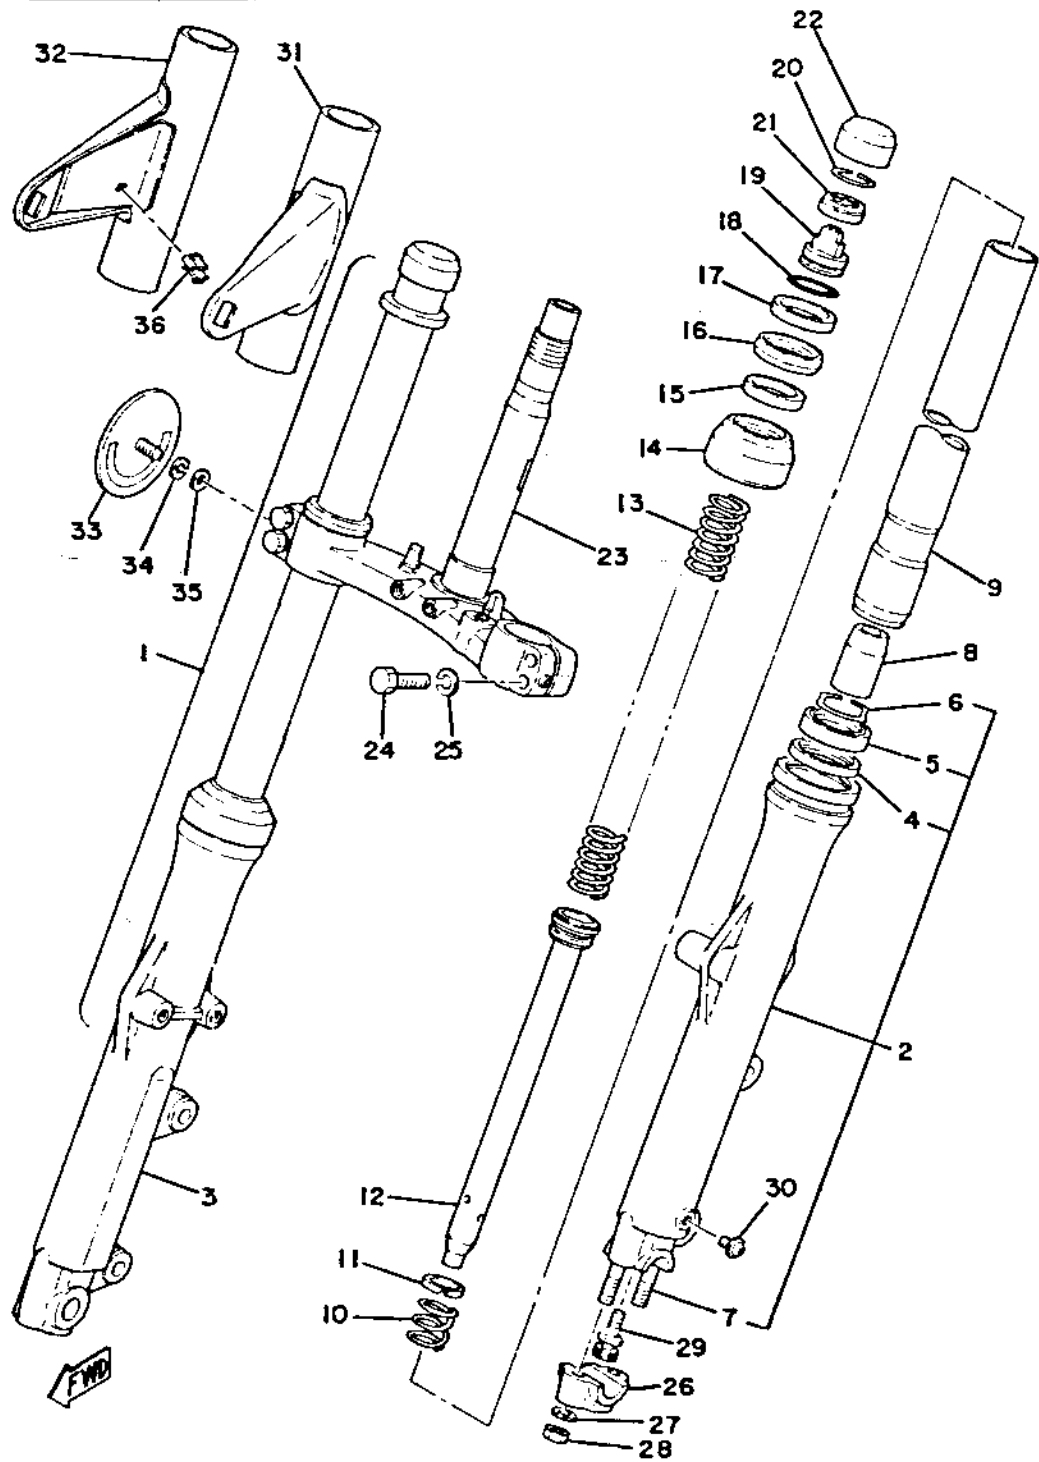

Gas Pressure	∅
Spring Length Std.	498mm

Ref. No.	Part Number	Description	Qty.
1	2Y4-23101-00-00	FRONT FORK ASS'Y.	1
2	1T4-23126-00-00	FORK TUBE, outer left	1
3	1T4-23136-00-00	FORK TUBE, outer right	1
4	1T4-23147-00-00	SEAL, spacer	2
5	1T4-23145-00-00	OIL SEAL	2
6	1J3-23156-00-00	STOPPER RING, oil seal	2
7	90116-08260-00	BOLT, stud (1E7-23128-00)	2
8	1J3-23166-00-00	PIECE, oil lock	2
9	2F3-23110-00-00	INNER TUBE COMP.	2
10	1J3-23151-00-00	SPRING, rebound	2
11	1T4-23157-00-00	RING, front fork piston	2
12	1T4-23170-01-00	CYLINDER COMP., front fork	2
13	2F3-23141-00-00	SPRING, front fork	2
	2F3-23141-10-00	SPRING, front fork (Heavy Duty)	2
14	1T4-23144-00-00	SEAL, dust	2
15	1J3-23163-00-00	GASKET	2
16	1T4-23116-00-00	GUIDE, cover under	2
17	1T4-23115-00-00	GUIDE, cover upper	2
18	2F3-23114-00-00	O-RING, spring adjuster	2
19	2F3-2311A-00-00	ADJUSTER, spring	2
20	1J3-23183-01-00	RING, stopper	2
21	2F3-23111-00-00	SEAT, spring	2
22	2F3-23168-01-00	CAP, front fork	2
23	2Y4-23340-00-33	UNDERBRACKET COMP.	1
24	97313-08040-00	BOLT (97323-08040)	4
25	92903-08100-00	WASHER, spring (92901-08100)	4
26	1J7-23167-00-00	HOLDER, axle	1
27	92901-08600-00	WASHER, plate	2
28	90185-08054-00	NUT, nylon	2
29	1E7-23181-00-00	BOLT, hexagon socket head (2Y4-23181-00)	2
30	1E7-23119-00-00	SCREW, drain	2
31	1J7-23121-01-93	COVER, upper left	1
32	1J7-23131-01-93	COVER, upper right	1

33	355-8511	REFLECTOR	2
34	92903-05100-00	WASHER, spring (92901-05100)	2
35	92901-05200-00	WASHER, plain	2
36	90464-16025-00	CLAMP	2