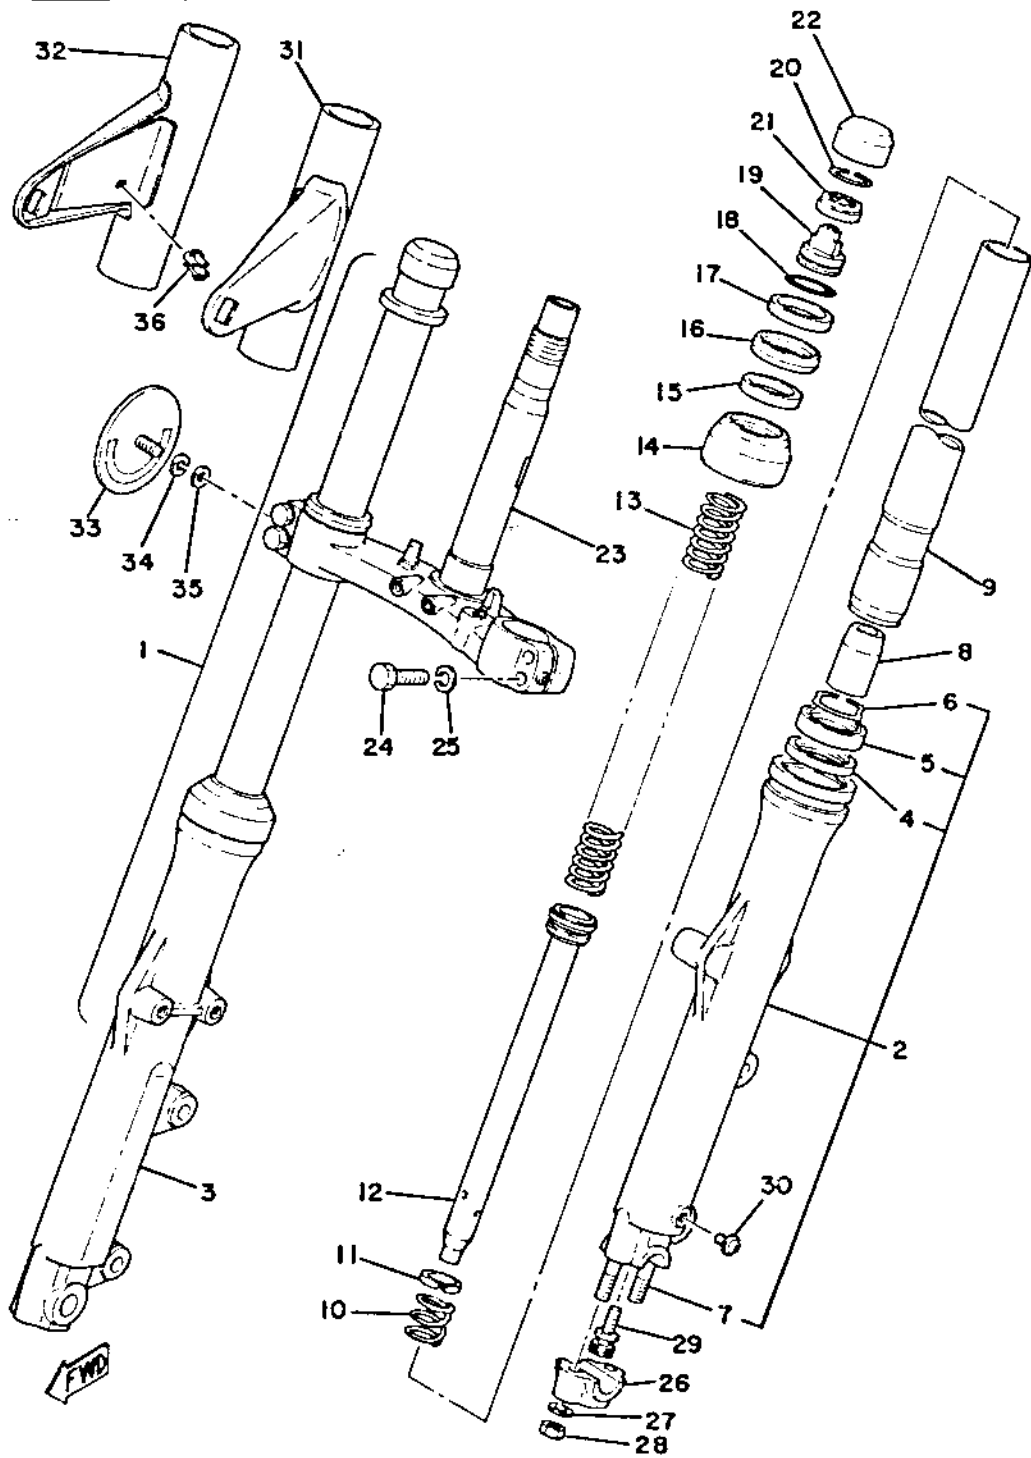

Gas Pressure	∅
Spring Length Std.	498mm

Ref. No.	Part Number	Description	Qty.
1	2Y4-23101-00-00	FRONT FORK ASS'Y.	1
2	1T4-23126-00-00	FORK TUBE, outer left	1
3	1T4-23136-00-00	FORK TUBE, outer right	1
4	1T4-23147-00-00	SEAL, spacer	2
5	1T4-23145-00-00	OIL SEAL	2
6	1J3-23156-00-00	STOPPER RING, oil seal	2
7	90116-08260-00	BOLT, stud (1E7-23128-00)	2
8	1J3-23166-00-00	PIECE, oil lock	2
9	2F3-23110-00-00	INNER TUBE COMP.	2
10	1J3-23151-00-00	SPRING, rebound	2
11	1T4-23157-00-00	RING, front fork piston	2
12	1T4-23170-01-00	CYLINDER COMP., front fork	2
13	2F3-23141-00-00	SPRING, front fork	2
	2F3-23141-10-00	SPRING, front fork (Heavy Duty)	2
14	1T4-23144-00-00	SEAL, dust	2
15	1J3-23163-00-00	GASKET	2
16	1T4-23116-00-00	GUIDE, cover under	2
17	1T4-23115-00-00	GUIDE, cover upper	2
18	2F3-23114-00-00	O-RING, spring adjuster	2
19	2F3-2311A-00-00	ADJUSTER, spring	2
20	1J3-23183-01-00	RING, stopper	2
21	2F3-23111-00-00	SEAT, spring	2
22	2F3-23168-01-00	CAP, front fork	2
23	2Y4-23340-00-33	UNDERBRACKET COMP.	1
24	97313-08040-00	BOLT (97323-08040)	4
25	92903-08100-00	WASHER, spring (92901-08100)	4
26	1J7-23167-00-00	HOLDER, axle	1
27	92901-08600-00	WASHER, plate	2
28	90185-08054-00	NUT, nylon	2
29	1E7-23181-00-00	BOLT, hexagon socket head (2Y4-23181-00)	2
30	1E7-23119-00-00	SCREW, drain	2
31	1J7-23121-01-93	COVER, upper left	1
32	1J7-23131-01-93	COVER, upper right	1

33	355-8511	REFLECTOR	2
34	92903-05100-00	WASHER, spring (92901-05100)	2
35	92901-05200-00	WASHER, plain	2
36	90464-16025-00	CLAMP	2