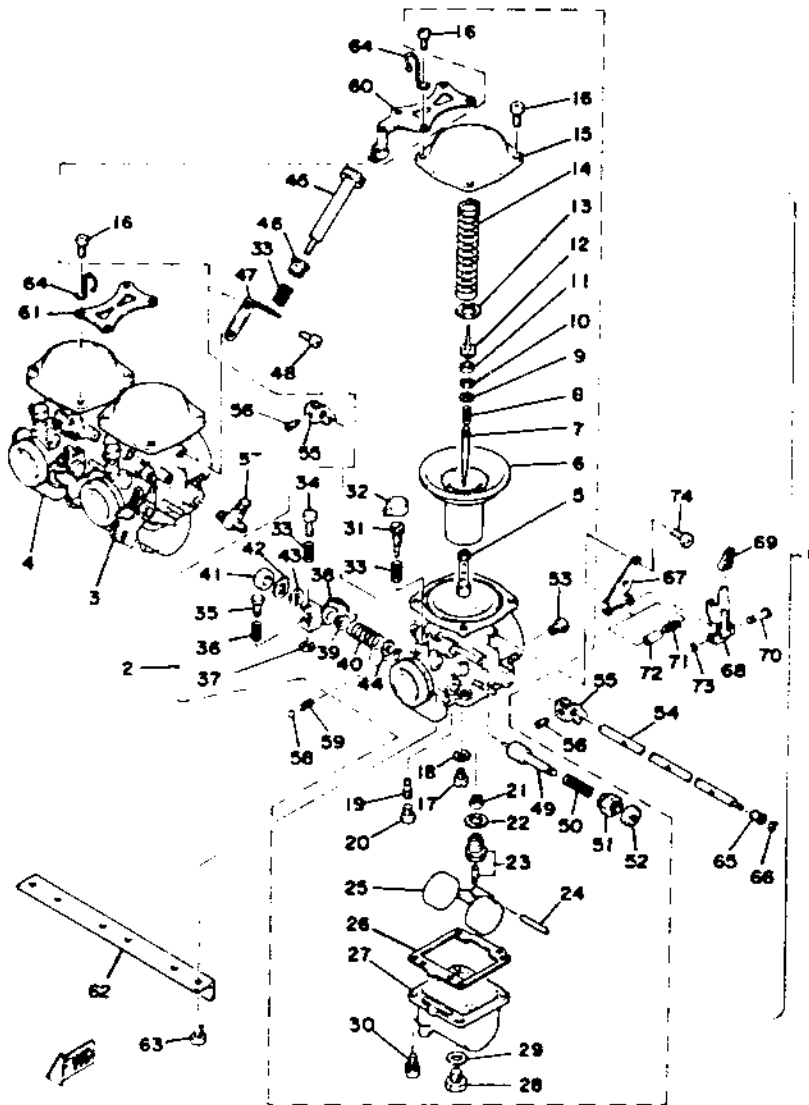

CARBURETOR

Ref. No.	Part Number	Description	Qty.	Remark
1		CARBURETOR ASS'Y.....	1	N/A
2	2F3-14901-00-00	CARBURETOR ASS'Y, left....	1	
3	2F3-14902-00-00	CARBURETOR ASS'Y, middle	1	
4	2F3-14903-00-00	CARBURETOR ASS'Y, right...	1	
5	2F3-14941-90-00	NOZZLE, main (Y-0).....	3	
6	2F3-14940-00-00	DIAPHRAGM ASS'Y.....	3	
7	2F3-14116-06-00	NEEDLE (5HX6-3).....	3	
8	2F0-14589-00-00	SPRING, needle.....	3	
9	2F3-14952-00-00	WASHER.....	3	
10	256-14919-00-00	CLIP, needle.....	3	
11	2F0-14918-00-00	RING, needle.....	3	
12	2F3-14946-00-00	PLATE SET, needle.....	3	
13	2F0-14919-00-00	CIRCLIP.....	3	
14	1M0-14933-00-00	SPRING, diaphragm.....	3	
15	2F3-14958-00-00	COVER, diaphragm.....	3	
16	97801-05014-00	SCREW, pan head.....	12	
17	620-14231-26-A0	JET, main (#130).....	3	
18	137-14153-00-00	WASHER.....	3	
19	256-14142-42-A0	JET, pilot (#42.5).....	3	
20	2F3-14991-00-00	SCREW, plug.....	3	
21	1J7-14994-00-00	NET, filter.....	3	
22	239-14195-00-00	WASHER, valve seat.....	3	
23	1J7-14190-20-00	VALVE SEAT ASS'Y (2.0φ)....	3	
24	537-14186-00-00	PIN, float.....	3	
25	2A2-14985-00-00	FLOAT.....	3	
26	2A2-14984-01-00	GASKET, float chamber.....	3