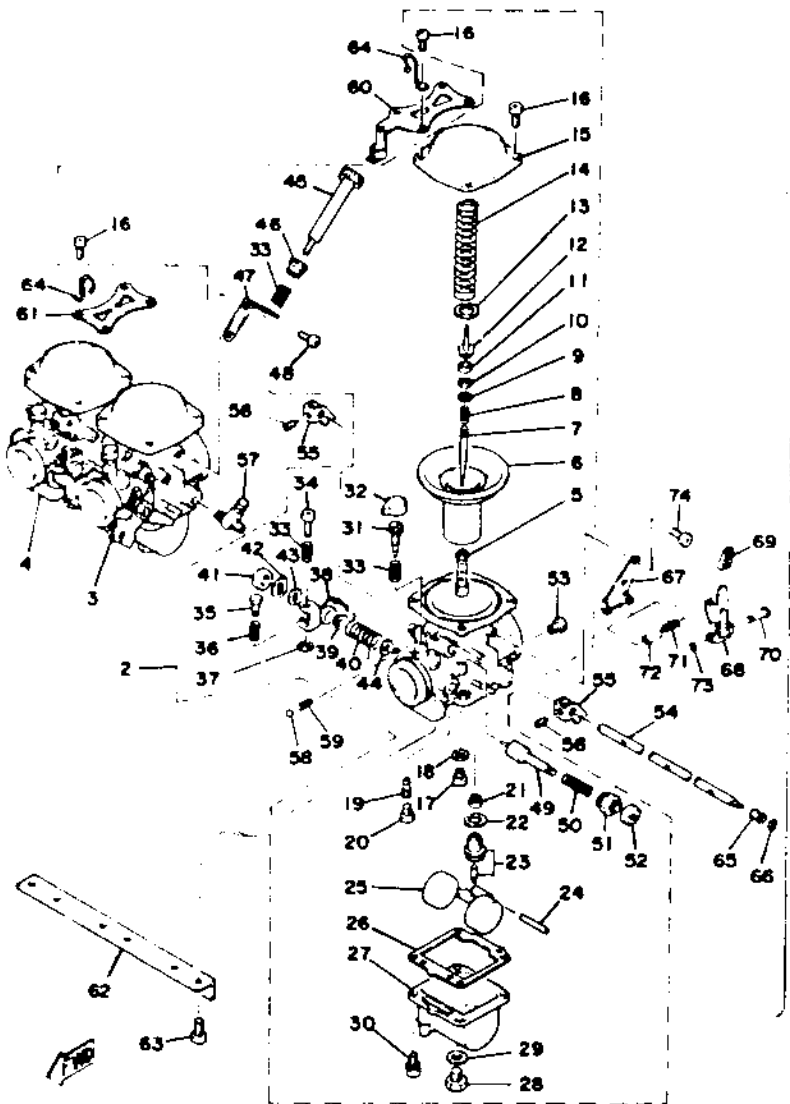

CARBURETOR

Ref. No.	Part Number	Description	Qty.
27	2A2-14981-06-00	BODY, float chamber	3
28	1A8-14991-00-00	SCREW, plug	3
29	1L9-14952-00-00	WASHER	3
30	97601-05114-00	SCREW, pan head with washer	12
31	2A2-14923-00-00	SCREW, pilot	3
32	8A7-14969-00-00	CAP, pilot screw	3
33	256-14934-01-00	SPRING, pilot screw	6
34	256-14922-01-00	SCREW, throttle stop	2
35	584-14992-00-00	ROD, push	2
36	584-14934-00-00	SPRING, adjust	2
37	256-14937-00-00	CLIP	2
38	2F3-14964-00-00	LEVER, throttle left	1
	2F3-14913-00-00	LEVER, throttle middle	1
	2F3-14963-00-00	LEVER, throttle right	1
39	2A2-14918-00-00	RING	3
40	2F3-14931-00-00	SPRING, throttle lever left	1
	2A2-14932-00-00	SPRING, throttle lever middle	1
	2F3-14932-00-00	SPRING, throttle lever right	1
41	90170-12175-00	NUT (98801-12200)	3
42	256-14953-00-00	WASHER	3
43	306-14970-00-00	COLLAR, spring	3
44	2A2-14997-00-00	SEAL	3
45	2A2-14922-00-00	ADJUSTER ASS'Y	1
46	1J7-14998-00-00	BUSHING, adjuster	1
47	2F3-14243-00-00	BRACKET	1
48	98501-04008-00	SCREW, pan head (98503-04008)	2
49	2A2-14171-00-00	PLUNGER STARTER ASS'Y	3