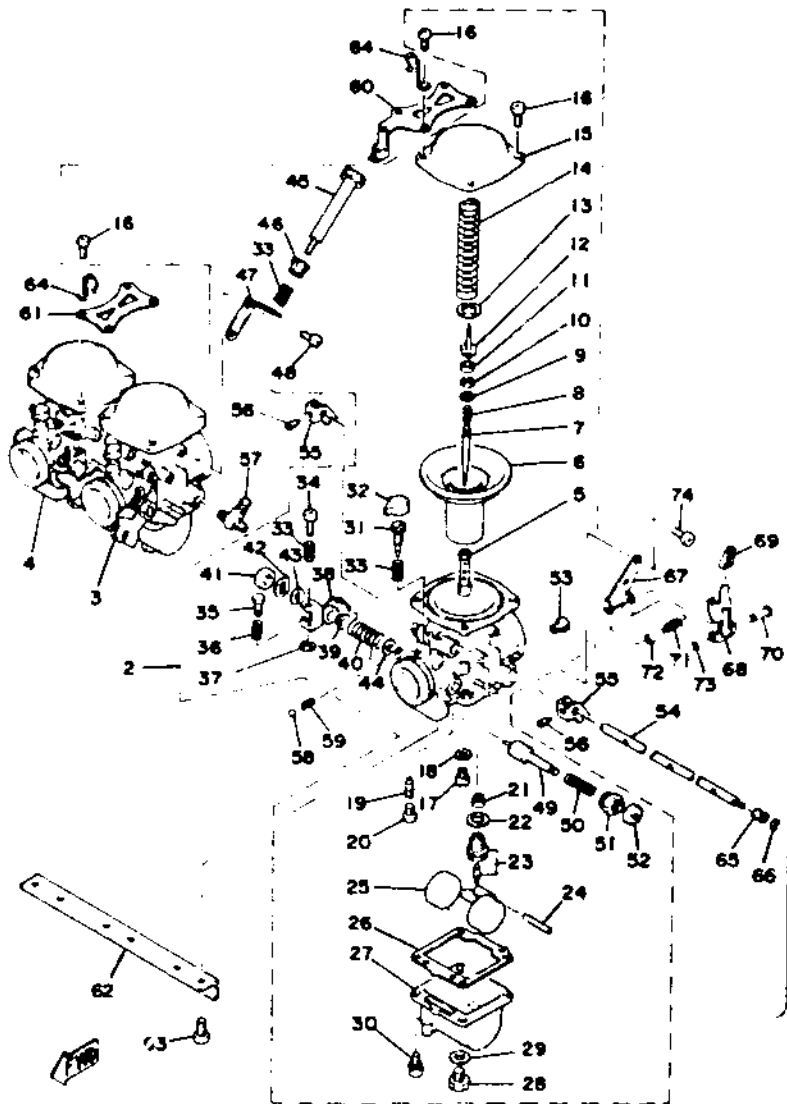

CARBURETOR

Ref. No.	Part Number	Description	Qty.
50	256-14135-00-00	.. SPRING, plunger.....	3
51	2A2-14174-00-00	.. CAP, plunger	3
52	2A2-14173-00-00	.. COVER, plunger cap.....	3
53	2A2-14172-36-00	.. JET, air pilot (#180).....	3
54	2F3-14978-00-00	.. SHAFT, starter lever	1
55	2A2-14905-00-00	.. LEVER, starter	3
56	2F3-14991-00-00	.. SCREW	3
57	1J7-14988-00-00	.. NIPPLE	2
58	93501-08001-00	.. BALL (1/8 inch).....	2
59	583-14589-00-00	.. SPRING	2
60	2F3-14926-00-00	.. THROTTLE BRACKET ASS'Y	1
61	1J7-14243-00-00	.. PLATE, upper	1
62	1J7-14146-00-00	.. PLATE, lower	1
63	92503-06015-00	.. SCREW, pan head	6
64	90462-13032-00	.. CLIP	2
65	2F3-14998-00-00	.. BUSHING, starter lever 2.....	1
66	737-14137-00-00	.. CLIP, starter lever 2	1
67	2F3-14995-00-00	.. BRACKET, starter lever 1.....	1
68	2F3-14975-00-00	.. LEVER, starter 1.....	1
69	2F3-14968-00-00	.. CAP, starter lever.....	1
70	2F3-14386-00-00	.. PIN, starter lever 1	1
71	2F3-14938-00-00	.. SPRING, starter lever 1	1
72	2F3-14996-00-00	.. PIPE, starter lever 1	1
73	2F3-14919-00-00	.. CLIP, starter lever 1	1
74	98501-04008-00	.. SCREW, pan head (98503-04008)	2