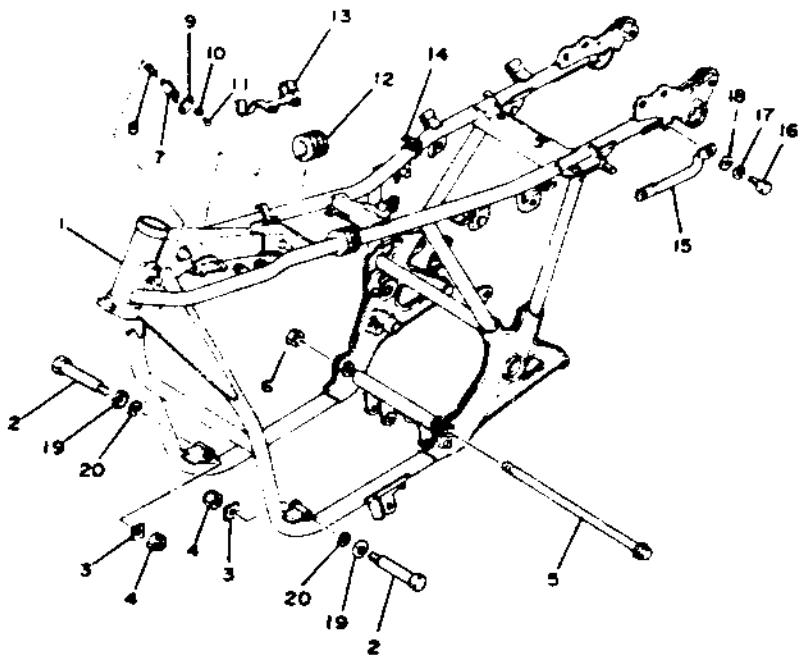

FRAME

Ref. No.	Part Number	Description	Qty.
1	1T4-21110-01-33	FRAME COMP. (2F3-21110-00-33).....	1
2	90109-08502-00	BOLT	2
3	90209-08176-00	WASHER	2
4	90185-08054-00	NUT.....	2
5	90101-12353-00	BOLT	1
6	95611-12100-00	NUT, U	1
7	584-23408-00-00	STEERING LOCK ASS'Y	1
8	90502-09024-00	SPRING, conical	1
9	584-23484-01-00	CAP, handle lock.....	1
10	90206-04003-00	WASHER, wave (214-23488-00)	1
11	90269-04003-00	RIVET (214-23483-00).....	1
12	1J7-24183-02-00	DAMPER, locating 3.....	2
13	1J7-82594-01-00	CLAMP, wire harness.....	1
14	437-83936-10-00	BAND, switch cord.....	3
15	1T5-21165-00-00	HANDLE, standing	1
16	97321-06016-00	BOLT	1
17	92903-06100-00	WASHER, spring (92901-06100)	1
18	92901-06600-00	WASHER, plain	1
19	90209-10175-00	WASHER	2
20	90430-09025-00	GROMMET.....	2

FWD