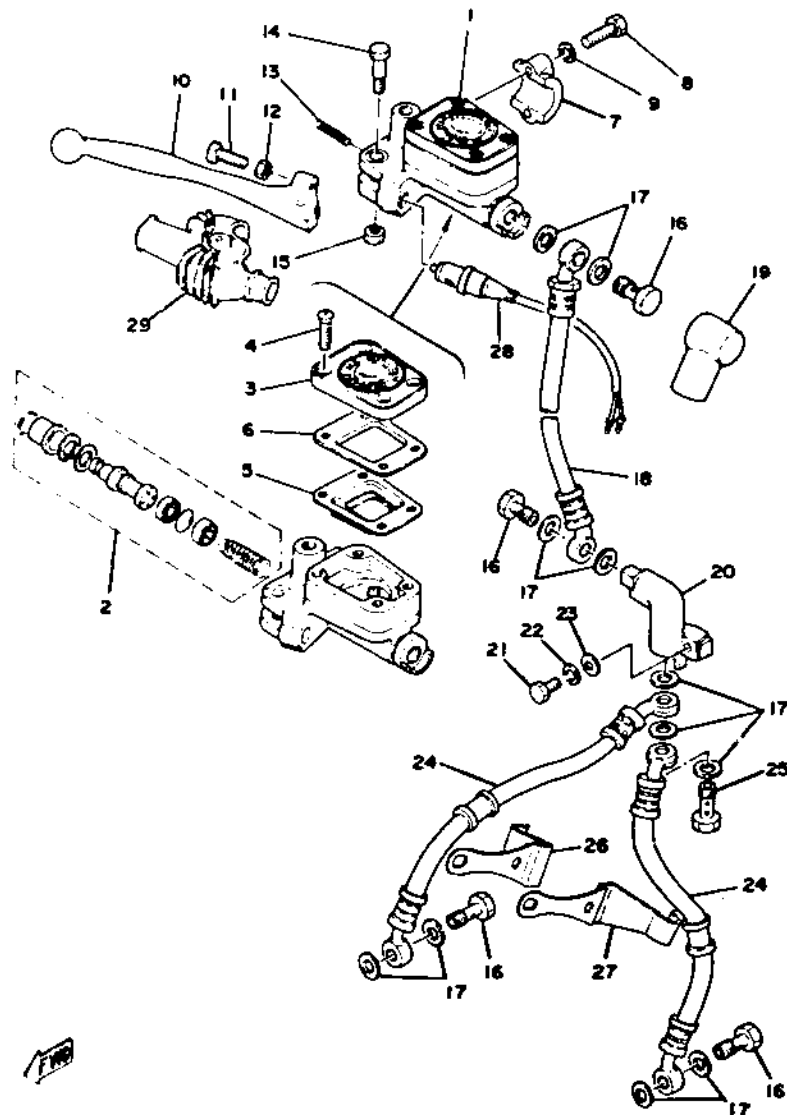

FRONT MASTER CYLINDER - BRAKE HOSE

Ref. No.	Part Number	Description	Qty.	Remarks
1	1J3-25850-23-00	MASTER CYLINDER ASS'Y, front (1J3-25850-22)	1	
2	1J3-W0041-20-00	CYLINDER KIT, master (1J3-20000-40)	1	
3	1J3-25852-01-00	CAP, reservoir front	1	
4	90151-05008-00	SCREW, cap	4	
5	1J3-25854-01-00	DIAPHRAGM, reservoir	1	
6	1J3-25855-01-00	BUSHING, diaphragm	1	
7	1J3-25867-00-00	BRACKET, master cylinder	1	
8	97323-06025-00	BOLT, hexagon	2	
9	92903-06100-00	WASHER, spring	2	
10	1J3-83922-20-00	LEVER, right	1	Low Gloss Blk
11	90149-06131-00	SCREW (90146-06008)	1	
12	90170-06010-00	NUT (306-83927-00)	1	
13	90501-10312-00	SPRING (306-83924-00)	1	
14	90109-06465-00	BOLT	1	
15	95601-06100-00	NUT, U	1	

FRONT MASTER CYLINDER · BRAKE HOSE

Ref. No.	Part Number	Description	Qty.
16	90401-10034-00	BOLT, union	4
17	90201-10118-00	WASHER (306-25878-00-00) ...	11
18	1T4-25872-01-00	HOSE, brake 1.....	1
19	306-25862-00-00	BOOT, master cylinder.....	1
20	1J7-25885-01-00	JOINT	1
21	97301-06025-00	BOLT, hexagon	1
22	92903-06100-00	WASHER, spring.....	1
23	92901-06600-00	WASHER, plate	1
24	1J7-25873-01-00	HOSE, brake 2.....	2
25	90401-10044-00	BOLT, union	1
26	1J7-25875-00-00	HOLDER, brake hose right.....	1
27	1J7-25876-00-00	HOLDER, brake hose left.....	1
28	1A0-83980-30-00	FRONT STOP SWITCH ASS'Y ...	1
29	1T5-26372-00-00	COVER, brake lever	1