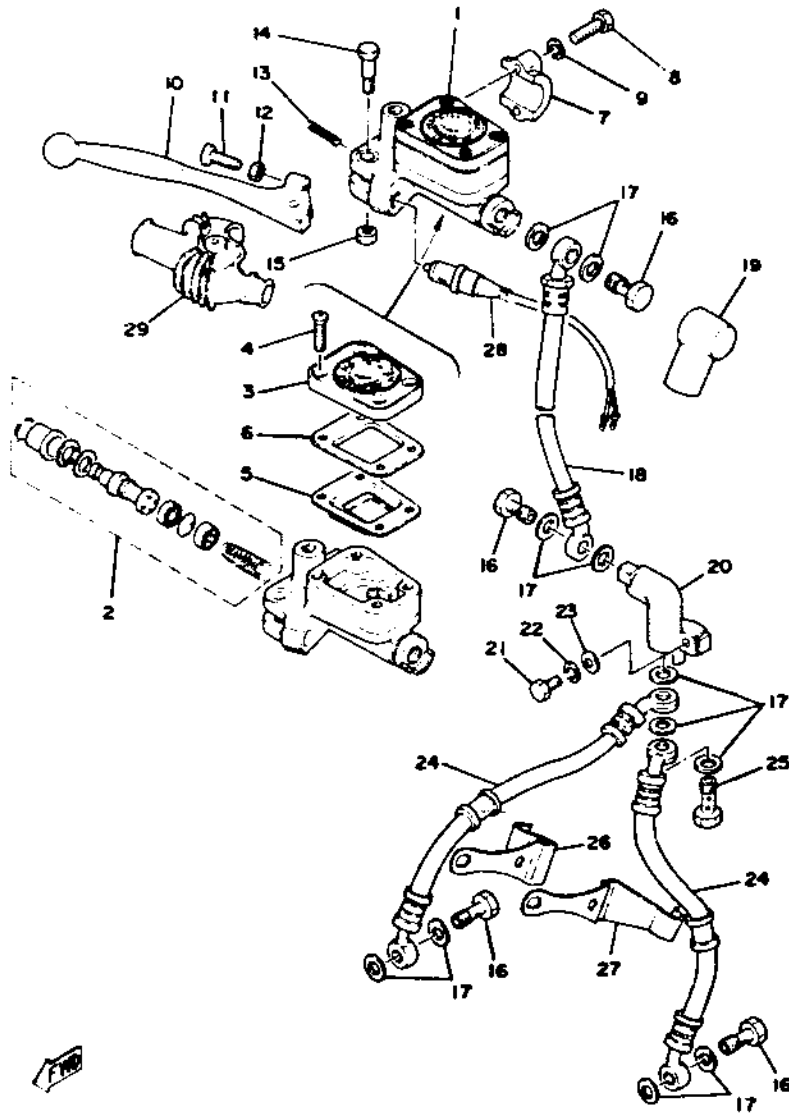

FRONT MASTER CYLINDER - BRAKE HOSE

Ref. No.	Part Number	Description	Qty.	Remarks
1	1J3-25850-23-00	MASTER CYLINDER ASS'Y, front (1J3-25850-22)	1	
2	1J3-W0041-20-00	CYLINDER KIT, master (1J3-20000-40)	1	
3	1J3-25852-01-00	CAP, reservoir front	1	
4	90151-05008-00	SCREW, cap	4	
5	1J3-25854-01-00	DIAPHRAGM, reservoir	1	
6	1J3-25855-01-00	BUSHING, diaphragm	1	
7	1J3-25867-00-00	BRACKET, master cylinder	1	
8	97323-06025-00	BOLT, hexagon	2	
9	92903-06100-00	WASHER, spring	2	
10	1J3-83922-20-00	LEVER, right	1	Low Gloss Blk
11	90149-06131-00	SCREW (90146-06008)	1	
12	90170-06010-00	NUT (306-83927-00)	1	
13	90501-10312-00	SPRING (306-83924-00)	1	
14	90109-06465-00	BOLT	1	
15	95601-06100-00	NUT, U	1	

FRONT MASTER CYLINDER · BRAKE HOSE

Ref. No.	Part Number	Description	Qty.
16	90401-10034-00	BOLT, union	4
17	90201-10118-00	WASHER (306-25878-00-00) ...	11
18	1T4-25872-01-00	HOSE, brake 1.....	1
19	306-25862-00-00	BOOT, master cylinder.....	1
20	1J7-25885-01-00	JOINT	1
21	97301-06025-00	BOLT, hexagon	1
22	92903-06100-00	WASHER, spring.....	1
23	92901-06600-00	WASHER, plate	1
24	1J7-25873-01-00	HOSE, brake 2.....	2
25	90401-10044-00	BOLT, union	1
26	1J7-25875-00-00	HOLDER, brake hose right.....	1
27	1J7-25876-00-00	HOLDER, brake hose left.....	1
28	1A0-83980-30-00	FRONT STOP SWITCH ASS'Y ...	1
29	1T5-26372-00-00	COVER, brake lever	1