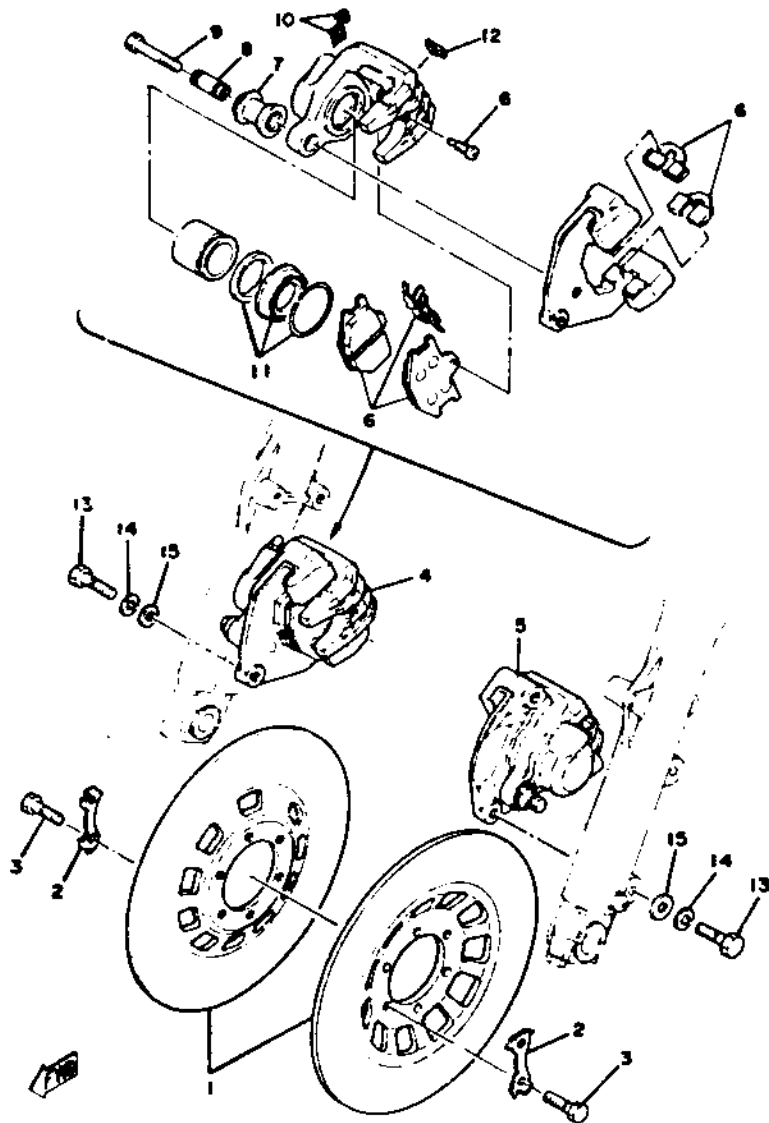

FRONT DISC BRAKE - CALIPER

Ref. No.	Part Number	Description	Qty.
1	1J3-25831-50-00	DISC, front brake	2
2	1J3-25834-01-00	WASHER, lock.....	6
3	90101-08312-00	BOLT, hexagon (90101-08307)	12
4	1J3-25810-04-00	FRONT CALIPER ASS'Y, right (1J3-25810-03)	1
5	1J3-25810-14-00	FRONT CALIPER ASS'Y, left (1J3-25810-13)	1
6	1J3-W0045-00-00	CALIPER PAD KIT.....	2
7	1J3-25917-00-00	BUSHING, boot	2
8	1J3-25838-00-00	SLEEVE	2
9	90105-08145-00	BOOT, support (90105-08092)	2
10	1J3-W0048-30-00	SCREW, bleed with cap (1J3-20000-30).....	2
11	1J3-W0047-00-00	CALIPER SEAL KIT (1J3-20000-20).....	2
12	1J3-25845-01-00	CAP, indicator.....	2
13	90101-10308-00	BOLT, hexagon	4
14	92903-10100-00	WASHER, spring.....	4
15	92903-10200-00	WASHER, plate.....	4