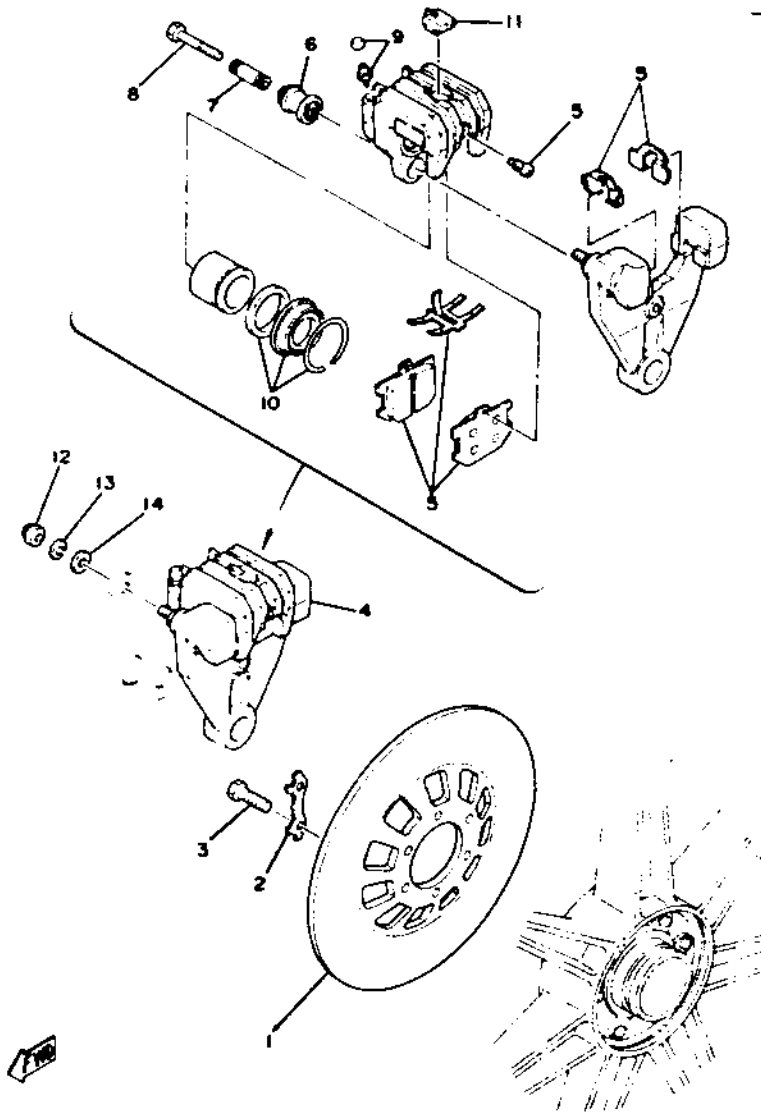

REAR DISC BRAKE-CALIPER

Ref. No.	Part Number	Description	Qty.
1	1J3-25831-50-00	DISC, rear brake	1
2	1J3-25834-01-00	WASHER, lock	3
3	90101-08312-00	BOLT, hexagon (90101-08307)	6
4	1J7-25810-54-00	CALIPER ASS'Y, rear	1
5	1J3-W0046-00-00	CALIPER PAD KIT, rear	1
6	1J3-25917-00-00	BUSHING, boot	1
7	1J3-25838-00-00	SLEEVE	1
8	90105-08145-00	BOLT, support (90105-08092)	1
9	1J3-W0048-00-00	SCREW, bleed with cap (1J3-20000-30)	1
10	1J3-W0047-00-00	CALIPER SEAL KIT (1J3-20000-20)	1
11	1J3-25845-01-00	CAP, indicator	1
12	95303-08800-00	NUT, crown	1
13	92903-08100-00	WASHER, spring	1
14	92903-08600-00	WASHER, plate	1