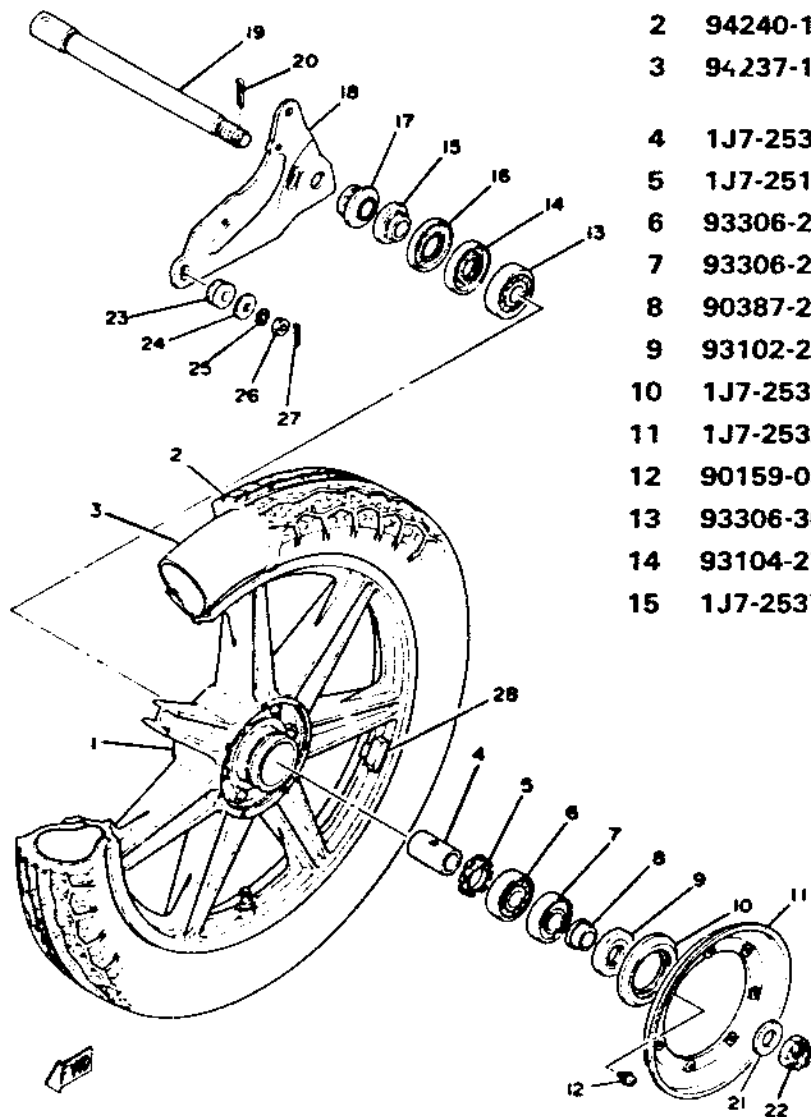

REAR WHEEL

Ref. No.	Part Number	Description	Qty.	Remarks
1	2G2-W2533-21-00	CASTING WHEEL, rear (2.15-18) (1T4-W2533-10)	1	Low Gloss Blk
2	94240-18065-00	TIRE, rear (4.00-18-4PR)	1	
3	94237-18120-00	TUBE, rear (4.00-18) (94240-18024)	1	
4	1J7-25317-00-00	SPACER, bearing	1	
5	1J7-25115-01-00	FLANGE, spacer	1	
6	93306-20421-00	BEARING (B6204)	1	
7	93306-20422-00	BEARING (B6204RS)	1	
8	90387-20541-00	COLLAR	1	
9	93102-25044-00	OIL SEAL (SD-25-47-7)	1	
10	1J7-25319-01-00	SEAL, dust	1	
11	1J7-25327-10-00	COVER, plate dust	1	
12	90159-05018-00	SCREW, with washer	7	
13	93306-30404-00	BEARING (B6304Z)	1	
14	93104-27026-00	OIL SEAL (SO-27-52-5)	1	
15	1J7-25377-00-00	COLLAR, shaft	1	

REAR WHEEL

Ref. No.	Part Number	Description	Qty.	Remarks
16	1J7-25367-00-00	COVER, dust	1	
17	90387-20542-00	COLLAR	1	
18	1J7-25371-00-00	PLATE, stopper torque	1	
19	1J7-25381-00-00	SHAFT, wheel	1	
20	91401-40035-00	PIN, cotter	1	
21	90201-18620-00	WASHER, plate	1	
22	90171-18008-00	NUT, shaft (256-25382-00).....	1	
23	1J7-25374-00-00	SPACER	1	
24	90201-08114-00	WASHER, plain (156-24186-00)	1	
25	92903-08100-00	WASHER, spring	1	
26	95301-08700-00	NUT, hexagon	1	
27	91401-20015-00	PIN, cotter	1	
28	1A1-25398-01-0	BALANCER, wheel	U.N.	20g
	1A1-25399-00-00	BALANCER, wheel	U.N.	10g