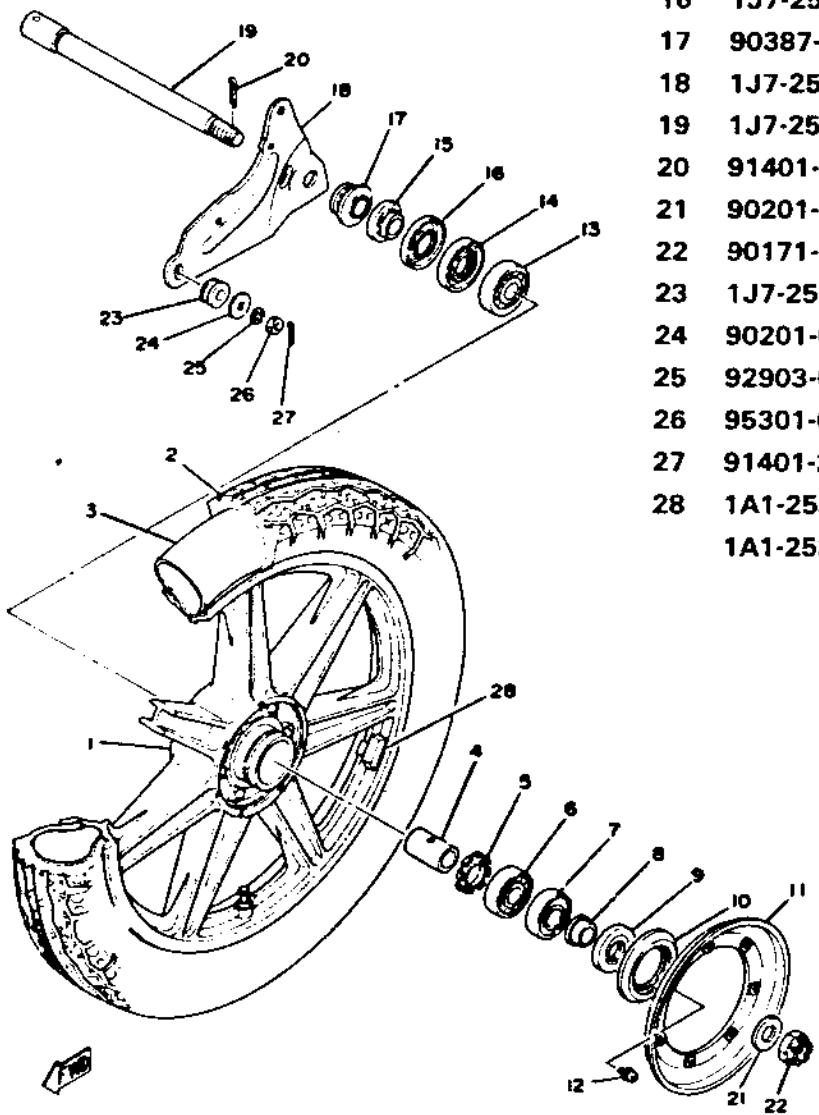

REAR WHEEL

Ref. No.	Part Number	Description	Qty.	Remarks
1	2G2-W2533-21-00	CASTING WHEEL, rear (2.15-18) (1T4-W2533-10)	1	Low Gloss Blk
2	94240-18065-00	TIRE, rear (4.00-18-4PR)	1	
3	94237-18120-00	TUBE, rear (4.00-18) (94240-18024)	1	
4	1J7-25317-00-00	SPACER, bearing	1	
5	1J7-25115-01-00	FLANGE, spacer	1	
6	93306-20421-00	BEARING (B6204)	1	
7	93306-20422-00	BEARING (B6204RS)	1	
8	90387-20541-00	COLLAR	1	
9	93102-25044-00	OIL SEAL (SD-25-47-7)	1	
10	1J7-25319-01-00	SEAL, dust	1	
11	1J7-25327-10-00	COVER, plate dust	1	
12	90159-05018-00	SCREW, with washer	7	
13	93306-30404-00	BEARING (B6304Z)	1	
14	93104-27026-00	OIL SEAL (SO-27-52-5)	1	
15	1J7-25377-00-00	COLLAR, shaft	1	

REAR WHEEL

Ref. No.	Part Number	Description	Qty.	Remarks
16	1J7-25367-00-00	COVER, dust	1	
17	90387-20542-00	COLLAR	1	
18	1J7-25371-00-00	PLATE, stopper torque	1	
19	1J7-25381-00-00	SHAFT, wheel	1	
20	91401-40035-00	PIN, cotter	1	
21	90201-18620-00	WASHER, plate	1	
22	90171-18008-00	NUT, shaft (256-25382-00).....	1	
23	1J7-25374-00-00	SPACER	1	
24	90201-08114-00	WASHER, plain (156-24186-00)	1	
25	92903-08100-00	WASHER, spring	1	
26	95301-08700-00	NUT, hexagon	1	
27	91401-20015-00	PIN, cotter	1	
28	1A1-25398-01-0	BALANCER, wheel	U.N.	20g
	1A1-25399-00-00	BALANCER, wheel	U.N.	10g