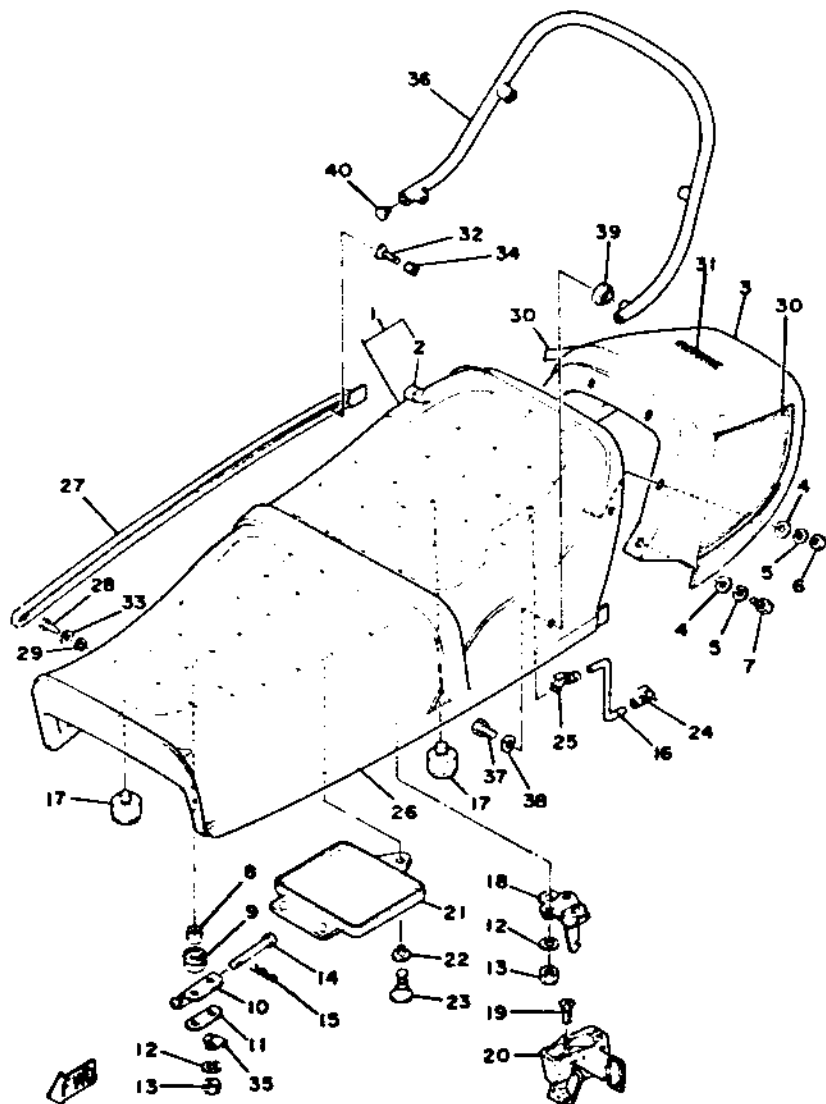

SEAT

Ref. No.	Part Number	Description	Qty.	Remarks
1	1T4-24730-90-00	DOUBLE SEAT ASS'Y	1	
2	1T4-24731-00-00	. COVER, double seat	1	
3	1T4-24756-00-E9	COVER, tail	1	Carmine Red
	1T4-24756-00-20	COVER, tail	1	Crystal Silver
4	92901-05200-00	WASHER, plain	6	
5	92903-05100-00	WASHER, spring	6	
6	95301-05600-00	NUT, hexagon	4	
7	97301-05016-00	BOLT, hexagon	2	
8	90387-07390-00	COLLAR	4	
9	1J7-24723-00-00	DAMPER	4	
10	1J7-24726-00-00	HINGE, seat 1	2	
11	1L9-24746-00-00	WASHER, seat hinge	2	
12	92903-06100-00	WASHER, spring	6	
13	95301-06600-00	NUT, hexagon	6	
14	91701-05055-00	PIN, clevis	2	
15	90468-10050-00	CLIP (156-83525-00)	2	
16	1J7-24768-00-00	STOPPER, seat	1	
17	1T4-24741-00-00	PAD, seat	5	
18	371-24728-02-00	BRACKET, seat (371-24728-01)	1	
19	92706-06012-00	SCREW, flat head	2	
20	584-24705-00-00	SEAT LOCK ASS'Y	1	
21	341-28185-00-00	LID	1	
22	90480-06007-00	GROMMET (341-28187-00)	1	
23	341-28188-00-00	PLUNGER	1	
24	1J7-24718-00-00	HOLDER, rod 1	1	
25	1J7-24719-00-00	HOLDER, rod 2	1	