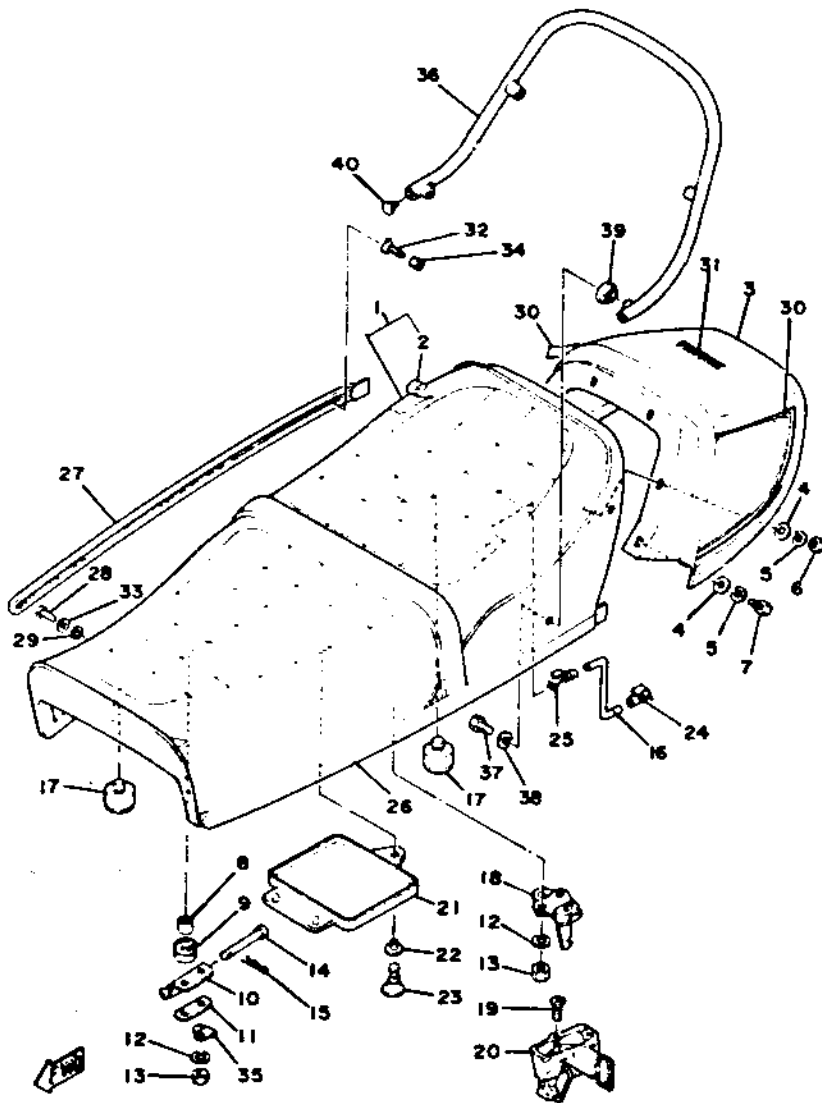

SEAT

Ref. No.	Part Number	Description	Qty.	Remarks
1	1T4-24730-90-00	DOUBLE SEAT ASS'Y	1	
2	1T4-24731-00-00	. COVER, double seat	1	
3	1T4-24756-00-E9	COVER, tail	1	Carmine Red
	1T4-24756-00-20	COVER, tail	1	Crystal Silver
4	92901-05200-00	WASHER, plain	6	
5	92903-05100-00	WASHER, spring	6	
6	95301-05600-00	NUT, hexagon	4	
7	97301-05016-00	BOLT, hexagon	2	
8	90387-07390-00	COLLAR	4	
9	1J7-24723-00-00	DAMPER	4	
10	1J7-24726-00-00	HINGE, seat 1	2	
11	1L9-24746-00-00	WASHER, seat hinge	2	
12	92903-06100-00	WASHER, spring	6	
13	95301-06600-00	NUT, hexagon	6	
14	91701-05055-00	PIN, clevis	2	
15	90468-10050-00	CLIP (156-83525-00)	2	
16	1J7-24768-00-00	STOPPER, seat	1	
17	1T4-24741-00-00	PAD, seat	5	
18	371-24728-02-00	BRACKET, seat (371-24728-01)	1	
19	92706-06012-00	SCREW, flat head	2	
20	584-24705-00-00	SEAT LOCK ASS'Y	1	
21	341-28185-00-00	LID	1	
22	90480-06007-00	GROMMET (341-28187-00)	1	
23	341-28188-00-00	PLUNGER	1	
24	1J7-24718-00-00	HOLDER, rod 1	1	
25	1J7-24719-00-00	HOLDER, rod 2	1	