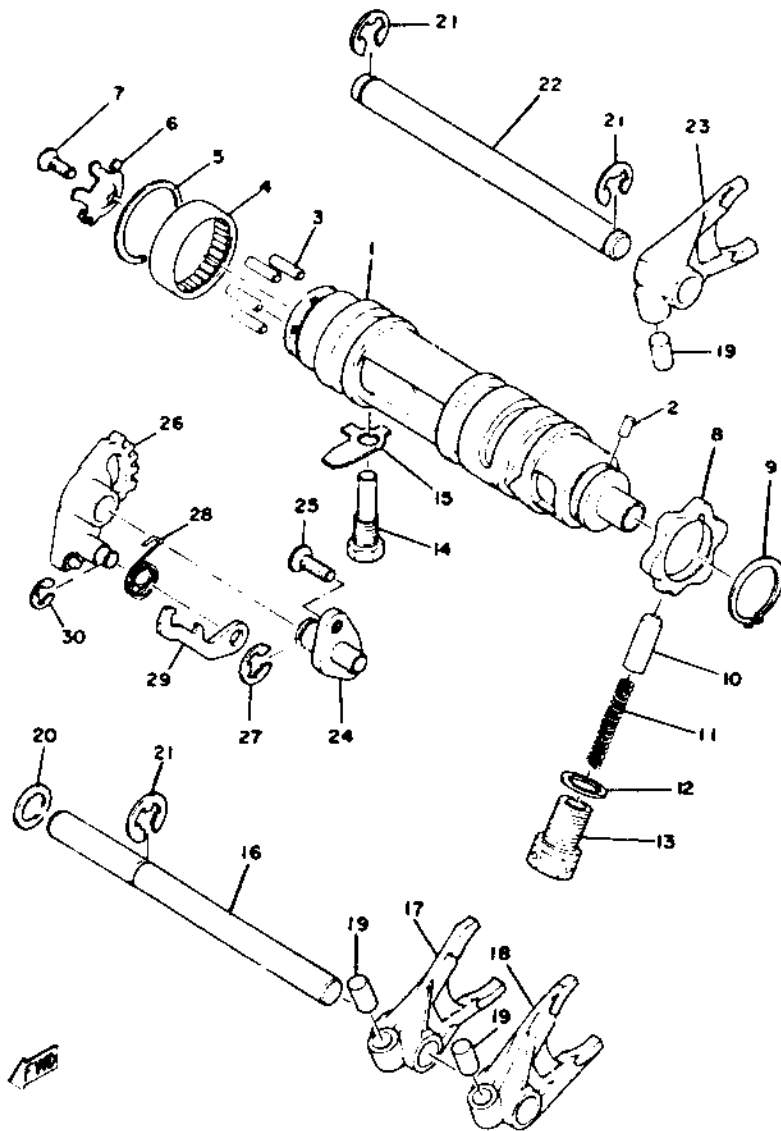

SHIFTER 1

Ref. No.	Part Number	Description	Qty.
1	1J7-18540-01-00	CAM, shift (1J7-W1854-00)	1
2	93604-08071-00	PIN, dowel (4-8)	1
3	93604-18058-00	PIN, dowel (4-17.8).	4
4	93315-23612-00	BEARING	1
5	93440-34025-00	CIRCLIP (34φ special)	1
6	1J7-18561-00-00	PLATE, side	1
7	98701-05012-00	SCREW, flat head	1
8	2J2-18141-00-00	PLATE, stopper (1J7-18141-02)	1
9	93410-30012-00	CIRCLIP (S-30)	1
10	1J7-18547-00-00	STOPPER, cam	1
11	90501-10196-00	SPRING, compression	1
12	90430-14106-00	GASKET	1
13	90149-14112-00	SCREW	1
14	90109-10527-00	BOLT (90109-10439)	1
15	90215-10145-00	WASHER, lock.	1

SHIFTER 2

Ref. No.	Part Number	Description	Qty.
1	99999-01084-00	SHIFT SHAFT ASS'Y (1J7-18101-01)	1
	1J7-18101-02-00	. SHIFT SHAFT ASS'Y.	1
	1J7-18122-03-00	. LEVER, shift 2	1
	93440-08001-00	. CIRCLIP.	1
2	90149-06017-00	SCREW, adjusting (214-18186-00)	1
3	92903-06100-00	WASHER, spring	1
4	95301-06600-00	NUT, hexagon	1
5	90508-32052-00	SPRING, shaft return (214-18124-00)	1
6	93102-12106-00	OIL SEAL (SD-12-22-5)	1
7	90201-12575-00	WASHER, plate (12.1-25.8-1.6)	1
8	93430-10016-00	CIRCLIP (E-10)	1
9	1J7-18111-01-93	PEDAL, shift.	1
10	97301-06020-00	BOLT, hexagon	1
11	132-18113-01-00	COVER, shift pedal	1
12	90109-08441-00	SCREW, stopper	1
13	248-18139-09-00	WASHER, lock.	1
14	90201-06636-00	WASHER, plate	1