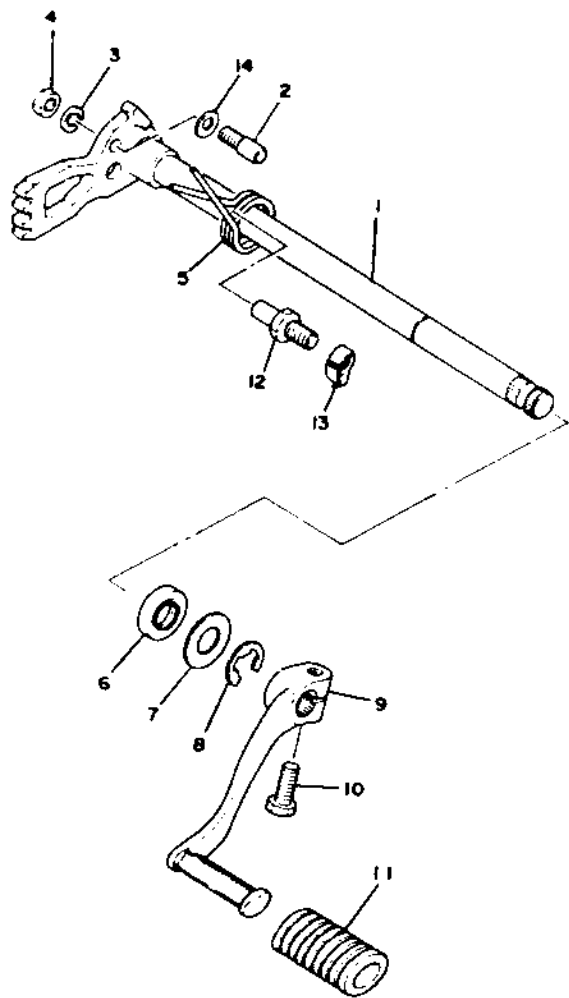

SHIFTER 1

Ref. No.	Part Number	Description	Qty.
1	1J7-18540-01-00	CAM, shift (1J7-W1854-00)	1
2	93604-08071-00	PIN, dowel (4-8)	1
3	93604-18058-00	PIN, dowel (4-17.8).	4
4	93315-23612-00	BEARING	1
5	93440-34025-00	CIRCLIP (34φ special)	1
6	1J7-18561-00-00	PLATE, side	1
7	98701-05012-00	SCREW, flat head	1
8	2J2-18141-00-00	PLATE, stopper (1J7-18141-02)	1
9	93410-30012-00	CIRCLIP (S-30)	1
10	1J7-18547-00-00	STOPPER, cam	1
11	90501-10196-00	SPRING, compression	1
12	90430-14106-00	GASKET	1
13	90149-14112-00	SCREW	1
14	90109-10527-00	BOLT (90109-10439)	1
15	90215-10145-00	WASHER, lock.	1

SHIFTER 2

Ref. No.	Part Number	Description	Qty.
1	99999-01084-00	SHIFT SHAFT ASS'Y (1J7-18101-01)	1
	1J7-18101-02-00	. SHIFT SHAFT ASS'Y.	1
	1J7-18122-03-00	. LEVER, shift 2	1
	93440-08001-00	. CIRCLIP.	1
2	90149-06017-00	SCREW, adjusting (214-18186-00)	1
3	92903-06100-00	WASHER, spring	1
4	95301-06600-00	NUT, hexagon	1
5	90508-32052-00	SPRING, shaft return (214-18124-00)	1
6	93102-12106-00	OIL SEAL (SD-12-22-5)	1
7	90201-12575-00	WASHER, plate (12.1-25.8-1.6)	1
8	93430-10016-00	CIRCLIP (E-10)	1
9	1J7-18111-01-93	PEDAL, shift.	1
10	97301-06020-00	BOLT, hexagon	1
11	132-18113-01-00	COVER, shift pedal	1
12	90109-08441-00	SCREW, stopper	1
13	248-18139-09-00	WASHER, lock.	1
14	90201-06636-00	WASHER, plate	1