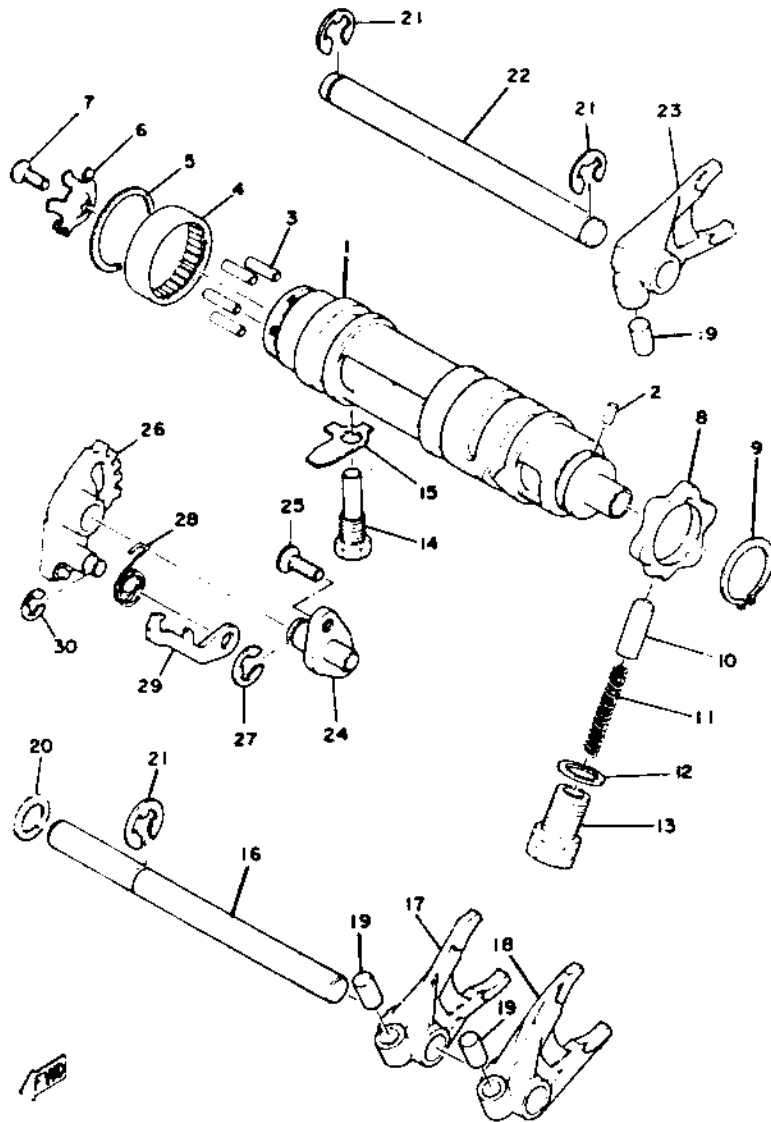

SHIFTER 1

Ref. No.	Part Number	Description	Qty.
16	1J7-18531-00-00	BAR, shift fork guide 1.....	1
17	1J7-18512-00-00	FORK, shift 2.....	1
18	1J7-18513-00-00	FORK, shift 3.....	1
19	90250-08017-00	PIN, cam follower (278-18552-00)	3
20	647-45533-00-10	WASHER, plate (12-22-1.0)	1
21	93430-10016-00	CIRCLIP (E-10)	3
22	1J7-18535-00-00	BAR, shift fork guide 2.....	1
23	1J7-18511-00-00	FORK, shift 1.....	1
24	1J7-18197-00-00	SHAFT, shift lever.....	1
25	92603-06018-00	SCREW, flat head.....	2
26	99999-01106-00	LEVER, shift 2 (1J7-18122-01)	1
	1J7-18122-03-00	. LEVER, shift 2	1
	93440-08001-00	. CIRCLIP.....	1
27	93430-09019-00	CIRCLIP (E-9)	1
28	90508-10312-00	SPRING, torsion	1
29	1J7-18151-00-00	LEVER, shift 3.....	1
30	93430-07012-00	CIRCLIP (E-7)	1