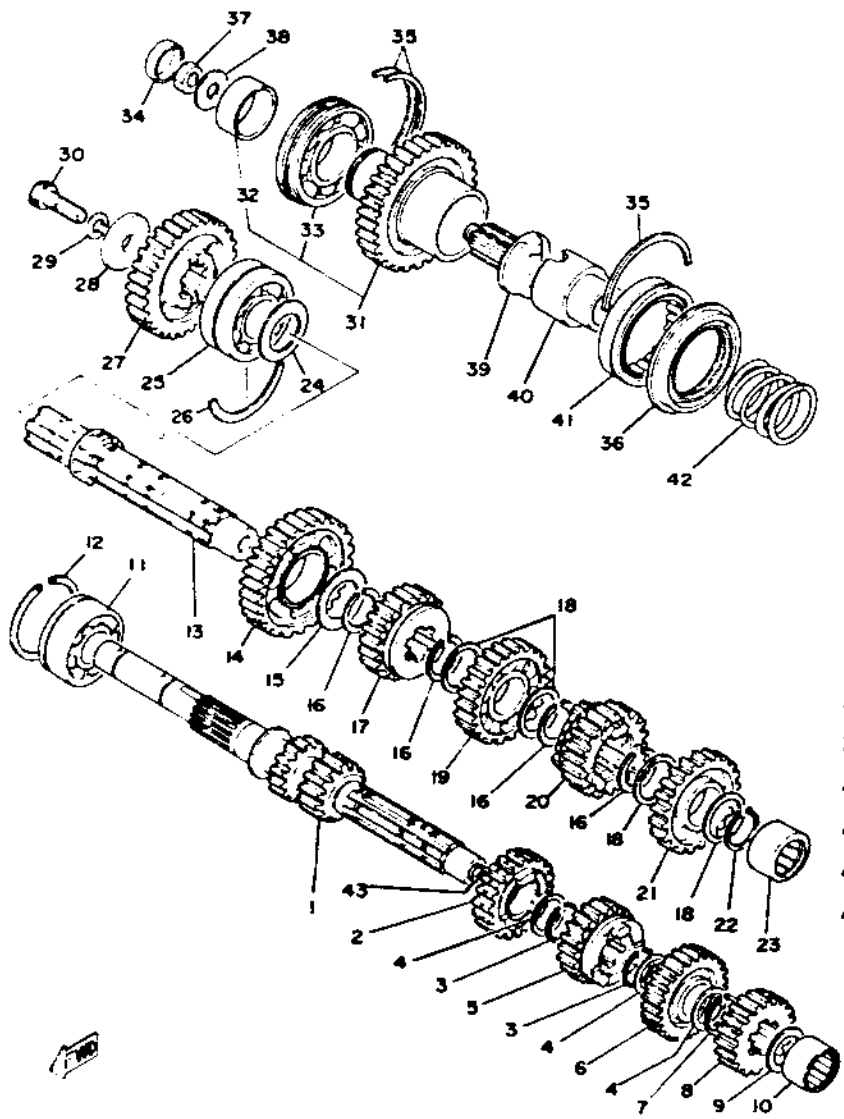

TRANSMISSION

Ref. No.	Part Number	Description	Qty.	Remark
1	1J7-17411-02-00	AXLE, main (13T)	1	
2	1J7-17141-01-00	GEAR, 4th pinion (21T)	1	
3	93440-25020-00	CIRCLIP	2	
4	90201-25287-00	WASHER, gear hold 5 (25.2-30-1.0)	3	
5	1J7-17131-01-00	GEAR, 3rd pinion (20T)	1	
6	1J7-17151-03-00	GEAR, 5th pinion (23T)	1	
7	93410-25017-00	CIRCLIP (S-25)	1	
8	256-17121-01-00	GEAR, 2nd pinion (17T)	1	
9	137-17427-00-09	SHIM, drive axle	1	
10	93311-32024-00	BEARING	1	
11	93305-20504-00	BEARING (B5205 special)	1	
12	93440-52014-00	CIRCLIP	1	
13	1J7-17421-03-00	AXLE, drive	1	
14	1J7-17211-02-00	GEAR, 1st wheel (32T)	1	
15	90201-30602-00	WASHER, plate (30.2-40-2.0)	1	
16	93440-30015-00	CIRCLIP	4	
17	1J7-17241-03-00	GEAR, 4th wheel (23T)	1	
18	1J7-17219-00-10	SHIM (30.2-34-1.0)	4	U.R.
	1J7-17219-00-12	SHIM (30.2-34-1.2)	4	U.R.
19	1J7-17231-03-00	GEAR, 3rd wheel (26T)	1	
20	1J7-17251-03-00	GEAR, 5th wheel (22T)	1	
21	1J7-17221-03-00	GEAR, 2nd wheel (27T)	1	
22	93410-30012-00	CIRCLIP (S-30)	1	
23	93311-32425-00	BEARING	1	

TRANSMISSION

Ref. No.	Part Number	Description	Qty.
24	90201-30602-00	WASHER, plate (30.2-40-2.0)...	1
25	93305-20602-00	BEARING (B5206 special)...	1
26	93440-62046-00	CIRCLIP	1
27	2G2-17582-00-00	GEAR, middle drive (32T) (2F3-17582-00)	1
28	90201-10595-00	WASHER, plate	1
29	92903-10100-00	WASHER, spring	1
30	91316-10030-00	BOLT, hexagon socket head (91318-10030)	1
31	2F3-W1758-00-00	MIDDLE DRIVEN GEAR COMP. (35T)	1
32	90387-35544-00	. COLLAR (35-40-16)	1
33	93306-20707-00	. BEARING (B6207 special)	1
34	90331-30014-00	PLUG	1
35	93440-72049-00	CIRCLIP	5
36	93103-50103-00	OIL SEAL (SW-48.8-72-9)	1
37	95311-12700-00	NUT, hexagon	1
38	90201-12622-00	WASHER, plate	1
39	1J7-17526-00-00	CAM, drive	1
40	1J7-17527-00-00	CAM, driven	1
41	93390-00014-00	BEARING	1
42	90501-40467-00	SPRING, compression	1
43	90380-08059-00	BUSHING	1