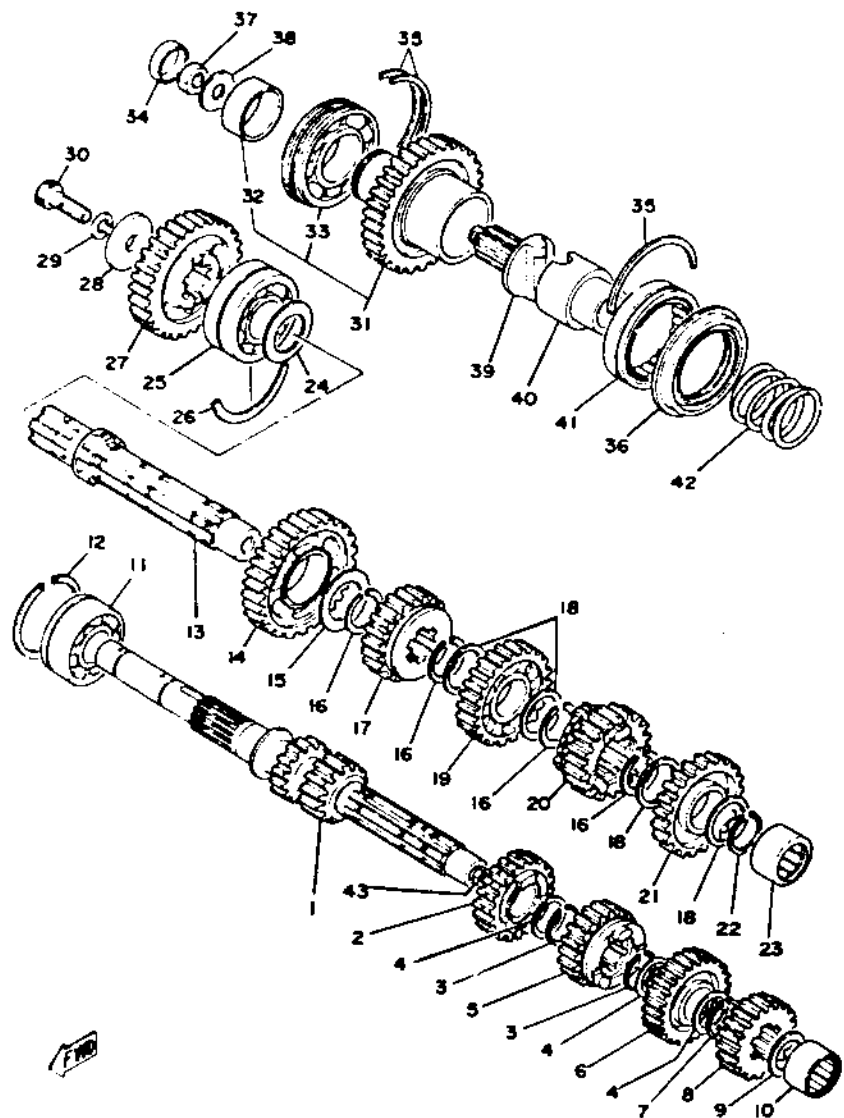

TRANSMISSION

Ref. No.	Part Number	Description	Qty.	Remark
1	1J7-17411-02-00	AXLE, main (13T)	1	
2	1J7-17141-01-00	GEAR, 4th pinion (21T)	1	
3	93440-25020-00	CIRCLIP	2	
4	90201-25287-00	WASHER, gear hold 5 (25.2-30-1.0)	3	
5	1J7-17131-01-00	GEAR, 3rd pinion (20T)	1	
6	1J7-17151-03-00	GEAR, 5th pinion (23T)	1	
7	93410-25017-00	CIRCLIP (S-25)	1	
8	256-17121-01-00	GEAR, 2nd pinion (17T)	1	
9	137-17427-00-09	SHIM, drive axle	1	
10	93311-32024-00	BEARING	1	
11	93305-20504-00	BEARING (B5205 special)	1	
12	93440-52014-00	CIRCLIP	1	
13	1J7-17421-03-00	AXLE, drive	1	
14	1J7-17211-02-00	GEAR, 1st wheel (32T)	1	
15	90201-30602-00	WASHER, plate (30.2-40-2.0)	1	
16	93440-30015-00	CIRCLIP	4	
17	1J7-17241-03-00	GEAR, 4th wheel (23T)	1	
18	1J7-17219-00-10	SHIM (30.2-34-1.0)	4	U.R.
	1J7-17219-00-12	SHIM (30.2-34-1.2)	4	U.R.
19	1J7-17231-03-00	GEAR, 3rd wheel (26T)	1	
20	1J7-17251-03-00	GEAR, 5th wheel (22T)	1	
21	1J7-17221-03-00	GEAR, 2nd wheel (27T)	1	
22	93410-30012-00	CIRCLIP (S-30)	1	
23	93311-32425-00	BEARING	1	

TRANSMISSION

Ref. No.	Part Number	Description	Qty.
24	90201-30602-00	WASHER, plate (30.2-40-2.0)...	1
25	93305-20602-00	BEARING (B5206 special)...	1
26	93440-62046-00	CIRCLIP	1
27	2G2-17582-00-00	GEAR, middle drive (32T) (2F3-17582-00)	1
28	90201-10595-00	WASHER, plate	1
29	92903-10100-00	WASHER, spring	1
30	91316-10030-00	BOLT, hexagon socket head (91318-10030)	1
31	2F3-W1758-00-00	MIDDLE DRIVEN GEAR COMP. (35T)	1
32	90387-35544-00	. COLLAR (35-40-16)	1
33	93306-20707-00	. BEARING (B6207 special)	1
34	90331-30014-00	PLUG	1
35	93440-72049-00	CIRCLIP	5
36	93103-50103-00	OIL SEAL (SW-48.8-72-9)	1
37	95311-12700-00	NUT, hexagon	1
38	90201-12622-00	WASHER, plate	1
39	1J7-17526-00-00	CAM, drive	1
40	1J7-17527-00-00	CAM, driven	1
41	93390-00014-00	BEARING	1
42	90501-40467-00	SPRING, compression	1
43	90380-08059-00	BUSHING	1