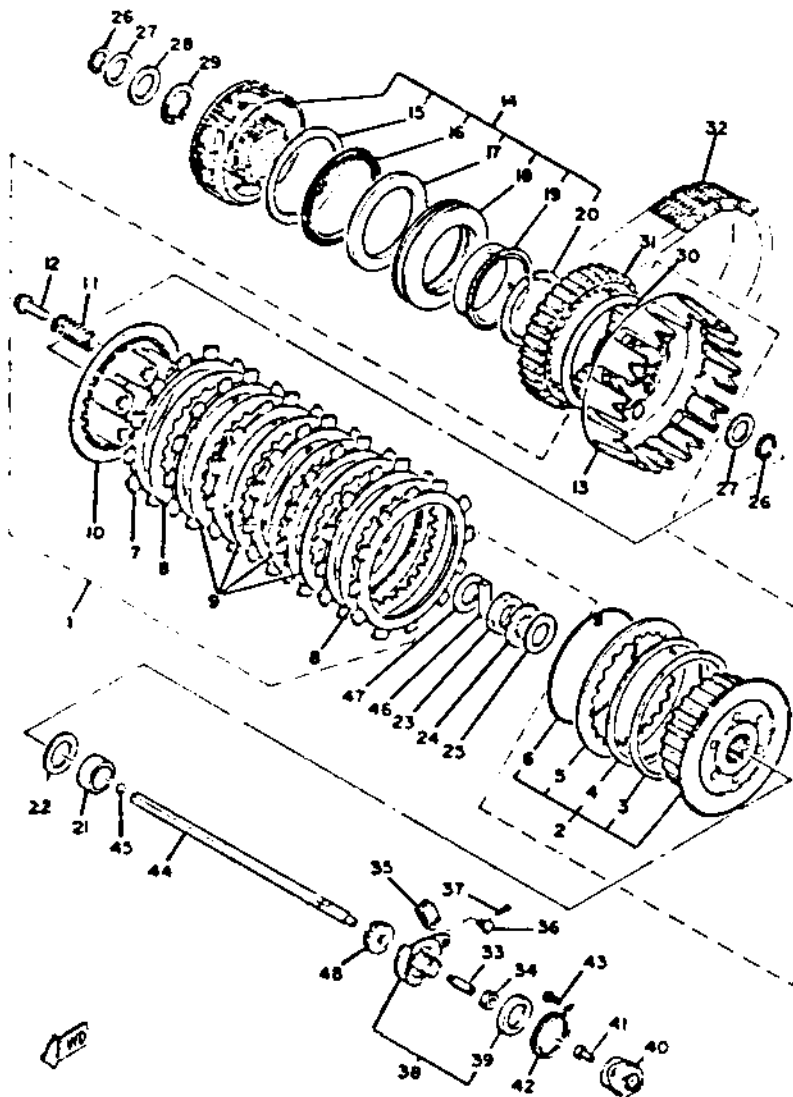

No.	Number	Description	Qty.
1	3J2-16301-01-00	CLUTCH ASS'Y.....	1
2	1T5-16370-00-00	. CLUTCH BOSS ASS'Y.....	1
3	1J7-16384-00-00	. . PLATE, seat.....	1
4	1J7-16383-01-00	. . SPRING, clutch boss.....	1
5	168-16325-00-00	. . PLATE, clutch 2.....	1
6	1J7-16385-00-00	. . RING, clutch boss.....	1
7	583-16321-00-00	. PLATE, friction.....	7
8	168-16325-00-00	. PLATE, clutch 2.....	2
9	3J2-16324-00-00	. PLATE, clutch 1.....	4
10	1J7-16351-00-00	. PLATE, pressure 1.....	1
11	90501-23142-00	. SPRING, compression.....	6
12	90159-06010-00	. SCREW, with washer.....	6
13	1J7-16310-03-00	. CLUTCH HOUSING ASS'Y....	1
14	3J2-16306-00-00	CLUTCH DAMPER ASS'Y.....	1
15	90201-76604-00	. WASHER, plate.....	1
16	93340-27601-00	. BEARING.....	1
17	90201-69603-00	. WASHER, plate.....	1
18	1J7-16318-00-00	. SPRING, damper.....	1
19	90387-64672-00	. COLLAR (90387-64749).....	1
20	93440-64047-00	. CIRCLIP.....	1
21	90560-25160-00	SPACER.....	1
22	90201-25291-00	WASHER, plate.....	1
23	90170-24203-00	NUT.....	1
24	90215-21130-00	WASHER, lock.....	1

172

Ref. No.	Part Number	Description	Qty.
25	90208-25021-00	WASHER, conical spring	1
26	93410-20009-00	CIRCLIP	2
27	90201-21599-00	WASHER, plate	2
28	2F3-16391-00-00	SHIM	U.N
29	93440-31068-00	CIRCLIP	1
30	90201-99692-00	WASHER, plate (0.3T)	1
	90201-99693-00	WASHER, plate (0.5T)	1
31	3J2-16151-00-00	GEAR, primary driven (106T)	1
32	3J2-16139-00-00	CHAIN, primary	1
33	90113-08021-00	BOLT, set	1
34	90179-08179-00	NUT	1
35	1J7-16389-00-00	JOINT	1
36	90240-06005-00	PIN, clevis	1
37	91401-10010-00	PIN, cotter	1
38	1J7-16340-01-00	PUSH LEVER ASS'Y	1
39	214-16347-01-00	SEAL, dust	1
40	1J7-16304-00-00	BALL SCREW HOUSING ASS'Y	1
41	98503-05012-00	SCREW, pan head (98501-05012)	2
42	90508-18313-00	SPRING, torsion	1
43	132-16346-00-00	HOOK, spring	1
44	1J7-16357-01-00	ROD, push 2	1
45	93505-16006-00	BALL	1
46	1J7-16356-01-00	ROD, push 1	1
47	90201-22625-00	WASHER, plate	1
48	93102-08193-00	OIL SEAL (93102-08205)	1