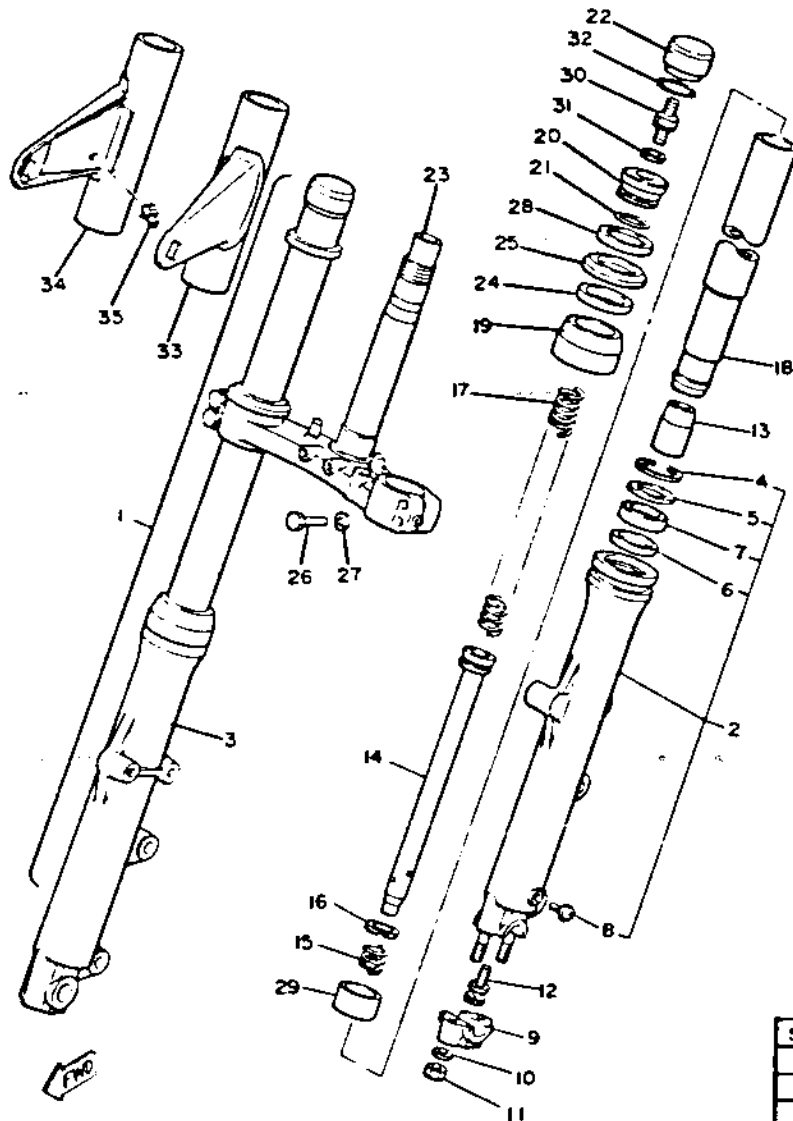

1	3J3-23101-00-00	FRONT FORK ASS'Y	1
2	3J3-23126-00-00	TUBE, outer 1	1
3	3J3-23136-00-00	TUBE, outer 2	1
4	3J3-23156-00-00	CLIP, oil seal	2
5	3J3-23146-00-00	WASHER, oil seal	2
6	1T4-23147-00-00	O-RING (1T3-23147-00)	2
7	1T4-23145-00-00	OIL SEAL	2
8	1E7-23119-00-00	PLUG, drain	2
9	1J7-23167-00-00	HOLDER, axle	1
10	92901-08600-00	WASHER, plate	2
11	90185-08089-00	NUT, self-locking (90185-08054)	2
12	3M7-23181-00-00	BOLT, hexagon socket head	2
13	1J3-23166-00-00	PIECE, oil lock	2
14	2G2-23170-00-00	CYLINDER COMP., front fork	2
15	1J3-23151-00-00	SPRING, rebound	2
16	1T4-23157-00-00	RING, piston	2
17	3J3-23141-00-00	SPRING, front fork	2
	2F3-23141-10-00	SPRING, front fork	2
18	3J3-23110-00-00	INNER TUBE COMP. 1	2
19	1T4-23144-00-00	SEAL, dust	2
20	3J3-23111-00-00	BOLT, cap	2

21	2F3-23114-00-00	GASKET	2
22	3J3-23168-00-00	CAP, front fork	2
23	3J3-23340-00-33	UNDERBRACKET COMP.	1
24	1J3-23163-00-00	GASKET	2
25	3J3-23116-00-00	GUIDE, cover lower	2
26	3J3-23346-00-00	BOLT 1	4
27	3J3-23159-00-00	WASHER, spring lower	4
28	1T4-23115-00-00	GUIDE, cover upper	2
29	3J3-23135-00-00	METAL, slide 2	2
30	3H3-23190-00-00	AIR VALVE COMP.	2
31	3H3-23147-00-00	O-RING	2
32	1J3-23183-01-00	RING, stopper	2
33	3J3-23121-00-93	COVER, upper 1	1
34	3J3-23131-00-93	COVER, upper 2	1
35	90464-16025-00	CLAMP	2

SUSPENSION	
Front Forks: Oil Type / Level / Qty	10 Wt. Fork Oil* or Equivalent / @ / 195cc
Gas Pressure	0.4 kg/cm ² (5.7 psi)
Spring Length Std.	508.5mm