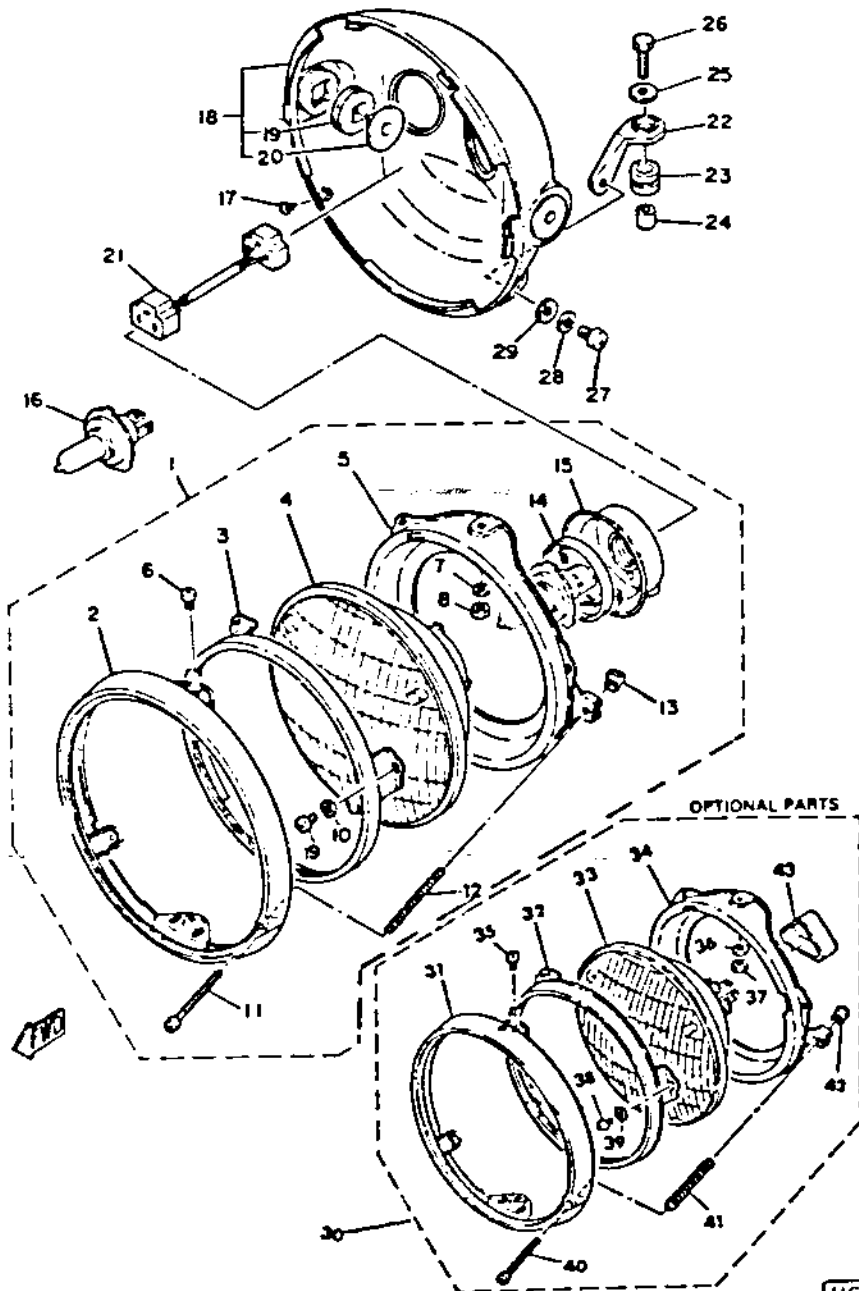

Ref. No.	Part Number	Description	Qty.
1	2F3-84303-A0-00	HEADLIGHT UNIT ASS'Y	1
2	341-84315-40-00	RIM, headlight	1
3	2F9-84395-00-00	RING, retaining	1
4	2F3-84321-A0-00	LENS, headlight	1
5	2F9-84394-00-00	RING, mounting	1
6	98501-05010-00	SCREW, pan head	2
7	92903-05100-00	WASHER, spring (92901-05100)	2
8	95301-05600-00	NUT	2
9	98501-04008-00	SCREW, pan head	3
10	92901-04100-00	WASHER, spring	3
11	2F9-84331-00-00	SCREW, rim adjusting	1
12	341-84332-60-00	SPRING, screw	1
13	198-84334-60-00	NUT, adjusting	1
14	2F9-84375-00-00	FITTING PLATE, bulb	1
15	2F9-84397-01-00	COVER, socket	1
*16	5V2-84314-00-XX	BULB (12V-60/55W) (2F9-84314-00)	1
17	90152-05005-00	SCREW, countersunk	2
18	1J7-84330-62-33	BODY ASS'Y	1
19	584-84345-60-00	DAMPER, headlight	2
20	584-84338-60-00	COLLAR, body fitting	2
21	2H7-84359-00-00	CORD, headlight	1
22	1J7-84318-00-00	STAY, headlight 1	1

*Indicates new part numbers activated from March, 1981.

LIGHTING SYSTEM		Rating
Headlight / Tailight / S		12V60-55W / 12V27 8W / 12V27W

No.	Part Number	Description	Qty.
23	90480-16114-00	GROMMET.....	1
24	90387-07038-00	COLLAR	1
25	90201-06069-00	WASHER, plate	1
26	97301-06025-00	BOLT	1
27	92503-06015-00	SCREW, pan head (92501-06015)	1
28	92903-06100-00	WASHER, spring (92901-06100)	1
29	90201-06067-00	WASHER, plate	1

OPTIONAL PARTS

30	1J7-84310-61-00	HEADLIGHT UNIT ASS'Y	1
31	341-84315-40-00	. RIM, headlight	1
32	2F9-84395-00-00	. RING, retaining.....	1
33	341-84320-60-00	. LENS ASS'Y	1
34	2F9-84394-00-00	. RING, mounting	1
35	98501-05010-00	. SCREW, pan head	2
36	92903-05100-00	. WASHER, spring (92901-05100)	2
37	95301-05600-00	. NUT	2
38	98501-04008-00	. SCREW, pan head	3
39	92901-04100-00	. WASHER, spring	3
40	2F9-84331-00-00	. SCREW, rim adjusting.....	1
41	341-84332-60-00	. SPRING, screw	1
42	198-84334-60-00	. NUT, adjusting	1
43	341-84397-61-00	. COVER, socket.....	1