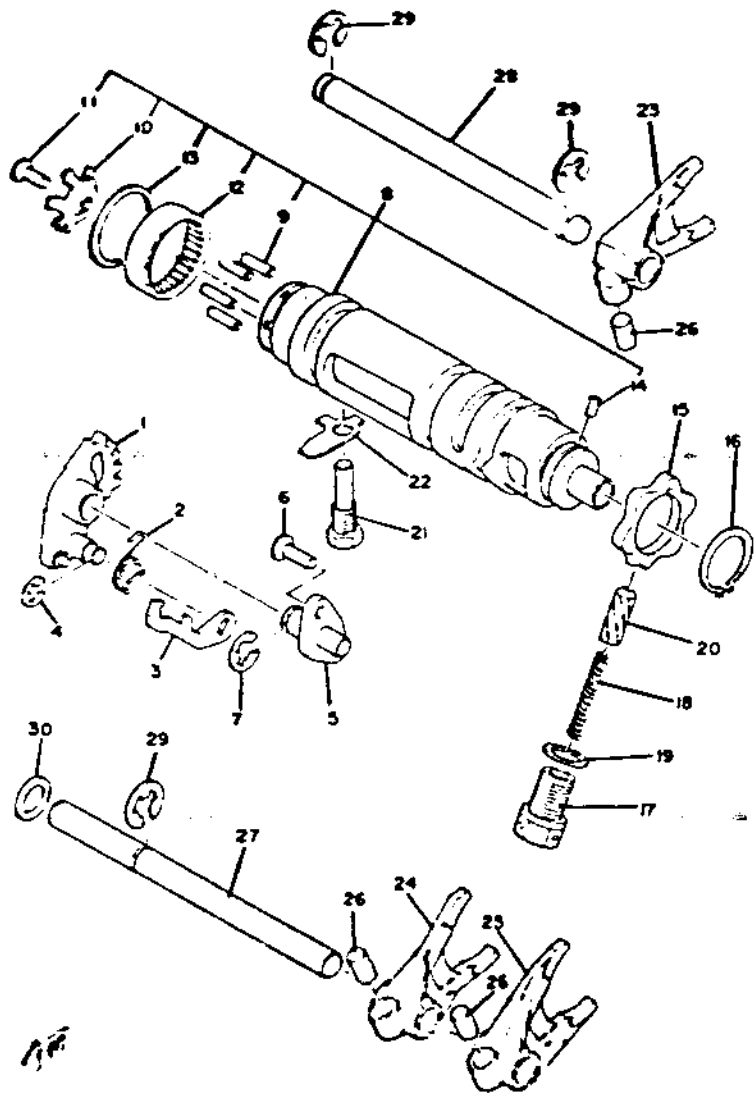

| No. | Number | Description | Qty. |
|-----|-----------------|--------------------------------------|------|
| 1 | 1J7-18101-02-00 | SHIFT SHAFT ASS'Y | 1 |
| 2 | 90201-06636-00 | WASHER, plate | 1 |
| 3 | 90149-06142-00 | SCREW | 1 |
| 4 | 95301-06600-00 | NUT | 1 |
| 5 | 92903-06100-00 | WASHER, spring (92901-06100) | 1 |
| 6 | 90508-32052-00 | SPRING, torsion | 1 |
| 7 | 93102-12106-00 | OIL SEAL | 1 |
| 8 | 90201-12575-00 | WASHER, plate | 1 |
| 9 | 93430-10016-00 | CIRCLIP | 1 |
| 10 | 90109-08441-00 | BOLT | 12 |
| 11 | 248-18139-09-00 | WASHER, lock | 1 |
| *12 | 1J7-18111-01-00 | PEDAL, shift (1J7-18111-01-93) | 1 |
| 13 | 132-18113-01-00 | COVER, shift pedal | 1 |
| 14 | 97301-06020-00 | BOLT | 1 |

*Indicates new part numbers activated from March, 1981.

| No. | Number | Description | Qty. |
|-----|-----------------|--------------------------------|------|
| 1 | 1J7-18122-03-00 | LEVER, shift 2 | 1 |
| 2 | 90508-10362-00 | SPRING, torsion | 1 |
| 3 | 1J7-18151-00-00 | LEVER, shift 3 | 1 |
| 4 | 93440-08001-00 | CIRCLIP | 1 |
| 5 | 1J7-18197-00-00 | SHAFT | 1 |
| 6 | 92603-06018-00 | SCREW, flat head (92701-06018) | 2 |
| 7 | 93430-09019-00 | CIRCLIP | 1 |
| 8 | 1J7-18540-01-00 | SHIFT CAM ASS'Y | 1 |
| 9 | 93604-18058-00 | PIN, dowel | 4 |
| 10 | 1J7-18561-00-00 | PLATE, side 1 | 1 |
| 11 | 98701-05012-00 | SCREW, flat head | 1 |
| 12 | 93315-23612-00 | BEARING, cylindrical | 1 |
| 13 | 93440-34025-00 | CIRCLIP | 1 |
| 14 | 93604-08071-00 | PIN, dowel | 1 |
| 15 | 2J2-18141-00-00 | PLATE, stopper | 1 |
| 16 | 93410-30012-00 | CIRCLIP | 1 |
| 17 | 90149-14112-00 | SCREW | 1 |
| 18 | 90501-10196-00 | SPRING, compression | 1 |
| 19 | 90430-14106-00 | GASKET | 1 |
| 20 | 1J7-18547-00-00 | STOPPER, cam | 1 |