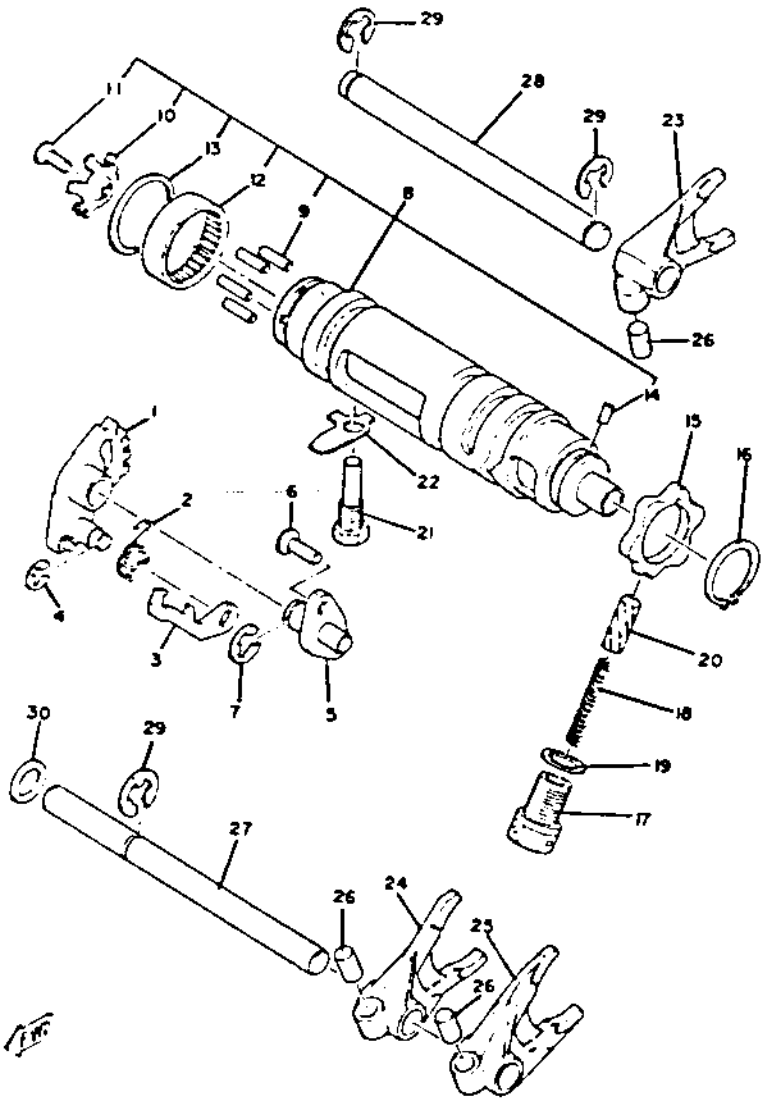

| No. | Number | Description | Qty. |
|-----|-----------------|--------------------------------------|------|
| 1 | 1J7-18101-02-00 | SHIFT SHAFT ASS'Y | 1 |
| 2 | 90201-06636-00 | WASHER, plate | 1 |
| 3 | 90149-06142-00 | SCREW | 1 |
| 4 | 95301-06600-00 | NUT | 1 |
| 5 | 92903-06100-00 | WASHER, spring (92901-06100) | 1 |
| 6 | 90508-32052-00 | SPRING, torsion | 1 |
| 7 | 93102-12106-00 | OIL SEAL | 1 |
| 8 | 90201-12575-00 | WASHER, plate | 1 |
| 9 | 93430-10016-00 | CIRCLIP | 1 |
| 10 | 90109-08441-00 | BOLT | 12 |
| 11 | 248-18139-09-00 | WASHER, lock | 1 |
| *12 | 1J7-18111-01-00 | PEDAL, shift (1J7-18111-01-93) | 1 |
| 13 | 132-18113-01-00 | COVER, shift pedal | 1 |
| 14 | 97301-06020-00 | BOLT | 1 |

*Indicates new part numbers activated from March, 1981.

| No. | Number | Description | Qty. |
|-----|-----------------|--------------------------------|------|
| 1 | 1J7-18122-03-00 | LEVER, shift 2 | 1 |
| 2 | 90508-10362-00 | SPRING, torsion | 1 |
| 3 | 1J7-18151-00-00 | LEVER, shift 3 | 1 |
| 4 | 93440-08001-00 | CIRCLIP | 1 |
| 5 | 1J7-18197-00-00 | SHAFT | 1 |
| 6 | 92603-06018-00 | SCREW, flat head (92701-06018) | 2 |
| 7 | 93430-09019-00 | CIRCLIP | 1 |
| 8 | 1J7-18540-01-00 | SHIFT CAM ASS'Y | 1 |
| 9 | 93604-18058-00 | PIN, dowel | 4 |
| 10 | 1J7-18561-00-00 | PLATE, side 1 | 1 |
| 11 | 98701-05012-00 | SCREW, flat head | 1 |
| 12 | 93315-23612-00 | BEARING, cylindrical | 1 |
| 13 | 93440-34025-00 | CIRCLIP | 1 |
| 14 | 93604-08071-00 | PIN, dowel | 1 |
| 15 | 2J2-18141-00-00 | PLATE, stopper | 1 |
| 16 | 93410-30012-00 | CIRCLIP | 1 |
| 17 | 90149-14112-00 | SCREW | 1 |
| 18 | 90501-10196-00 | SPRING, compression | 1 |
| 19 | 90430-14106-00 | GASKET | 1 |
| 20 | 1J7-18547-00-00 | STOPPER, cam | 1 |