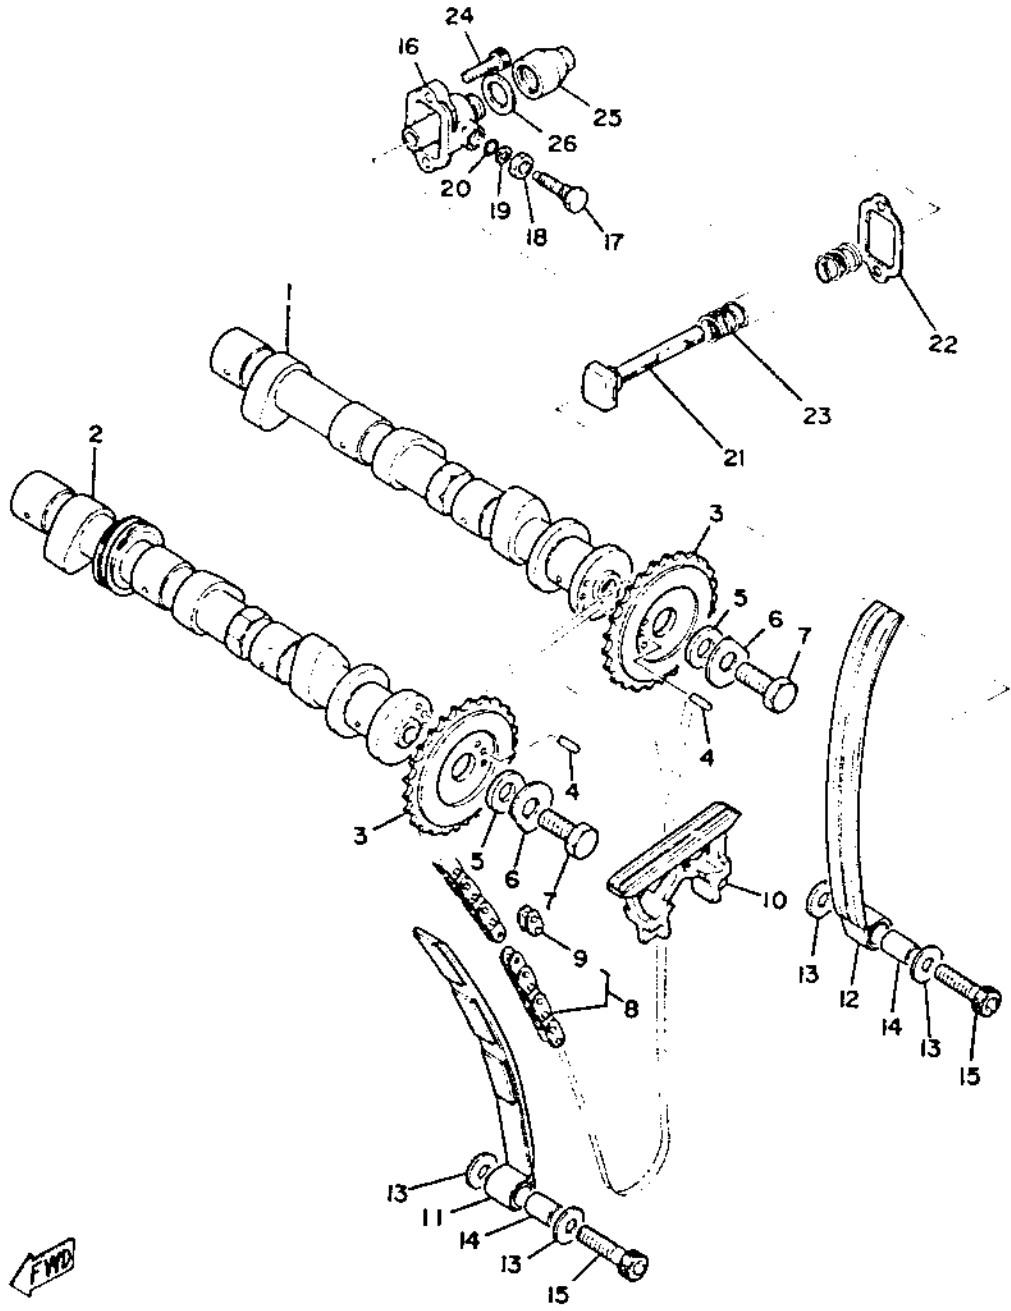

CAMSHAFT CHAIN

Ref. No	Part Number	Description	Qty
1	3J2-12171-00-00	CAMSHAFT 1	1
2	1T5-12181-00-00	CAMSHAFT 2	1
3	1J7-12176-01-00	SPROCKET, cam chain (30T)	2
4	93604-10010-00	PIN, dowel	2
5	90201-10596-00	WASHER, plate	2
6	90209-10149-00	WASHER	2
7	97311-10025-00	BOLT	2
8	94500-02124-00	CHAIN, camshaft (BF05M 124L)	1
9	94600-02001-00	JOINT, chain	1
10	1J7-12241-00-00	GUIDE, stopper 2	1
11	1J7-12251-01-00	DAMPER, chain 1	1
12	1J7-12252-00-00	DAMPER, chain 2	1
13	90201-06066-00	WASHER, plate	4
14	90387-06540-00	COLLAR	2
15	91316-06035-00	BOLT	2
16	2G2-12212-00-00	CASE, chain tensioner	1
17	90109-08442-00	BOLT	1
18	95301-08700-00	NUT	1
19	92901-06600-00	WASHER, plate	1
20	93210-06001-00	O-RING	1
21	1J7-12217-00-00	ROD, chain tensioner	1
22	1J7-12213-00-00	GASKET, tensioner case	1
23	90501-16417-00	SPRING, compression	1
24	91311-06020-00	BOLT	2
25	2G2-12215-00-00	CAP, tensioner case	1
26	90430-16141-00	GASKET	1