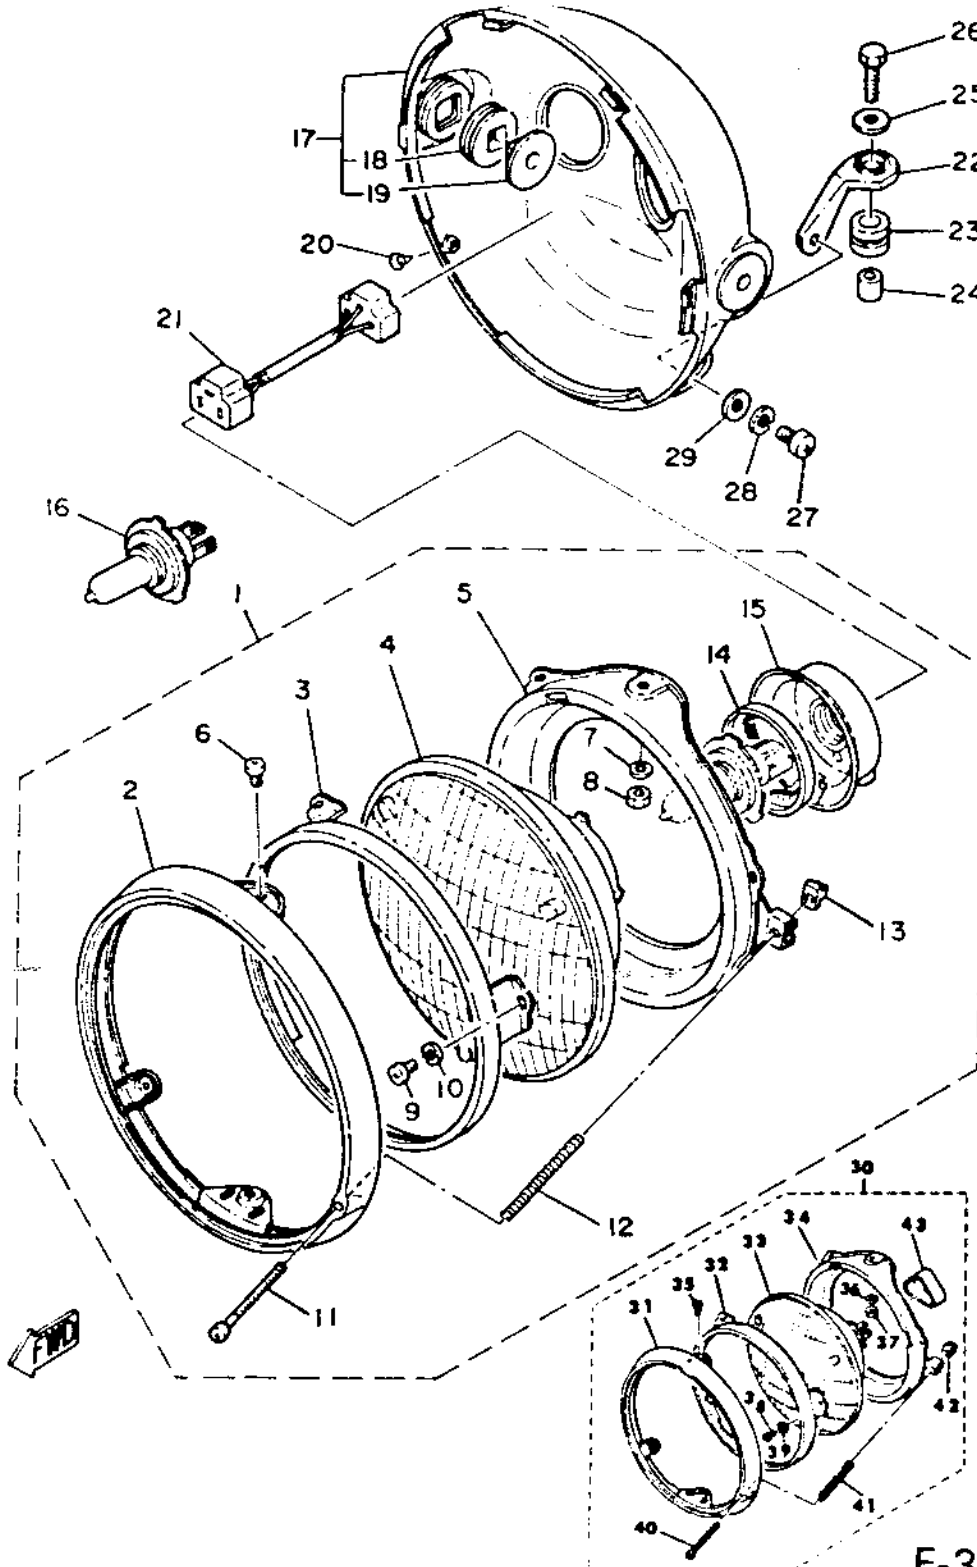

Ref No	Part Number	Description	Qty	Appl Mac No
1	2F3-84303-A0-00	HEADLIGHT UNIT ASS'Y	1	
2	341-84315-40-00	RIM, headlight	1	
3	2F9-84395-00-00	RING, retaining	1	
4	2F3-84321-A0-00	LENS, headlight	1	
5	2F9-84394-00-00	RING, mounting	1	
6	98501-05010-00	SCREW, pan head	2	
7	92903-05100-00	WASHER, spring (92901-05100)	2	
8	95301-05600-00	NUT	2	
9	98501-04008-00	SCREW, pan head	3	
10	92901-04100-00	WASHER, spring	3	
11	2F9-84331-00-00	SCREW, rim adjusting	1	
12	341-84332-60-00	SPRING, screw	1	
13	198-84334-60-00	NUT, adjusting	1	
14	2F9-84375-00-00	FITTING PLATE, bulb	1	
15	2F9-84397-01-00	COVER, socket	1	
16	2F9-84314-00-00	BULB (12V-60/55W)	1	
17	1J7-84330-62-33	BODY ASS'Y	1	
18	584-84345-60-00	DAMPER, headlight	2	
19	584-84338-60-00	COLLAR, body fitting	2	
20	90152-05005-00	SCREW, countersunk	2	
21	2H7-84359-00-00	CORD, headlight	1	
22	1J7-84318-00-00	STAY, headlight 1	1	
23	90480-16114-00	GROMMET	1	
24	90387-07038-00	COLLAR	1	
25	90201-06069-00	WASHER, plate	1	
26	97301-06025-00	BOLT	1	
27	92503-06015-00	SCREW, pan head (92501-06015)	1	
28	92903-06100-00	WASHER, spring (92901-06100)	1	

Headlight / Taillight / Signal Rating	12V/60-55W / 12V/27-8W / 12V/27W
---------------------------------------	----------------------------------

Ref No	Part Number	Description	Qty
29	90201-06067-00	WASHER, plate.	1
30	1J7-84310-61-00	HEADLIGHT UNIT ASS'Y.	1
31	341-84315-40-00	RIM, headlight.	1
32	2F9-84395-00-00	RING, retaining	1
33	341-84320-60-00	LENS ASS'Y (12V-50/40W)	1
34	2F9-84394-00-00	RING, mounting.	1
35	98501-05010-00	SCREW, pan head.	2
36	92903-05100-00	WASHER, spring (92901-05100)	2
37	95301-05600-00	NUT	2
38	98501-04008-00	SCREW, pan head.	3
39	92901-04100-00	WASHER, spring.	3
40	2F9-84331-00-00	SCREW, rim adjusting.	1
41	341-84332-60-00	SPRING, screw	1
42	198-84334-60-00	NUT, adjusting.	1
43	341-84397-61-00	COVER, socket.	1