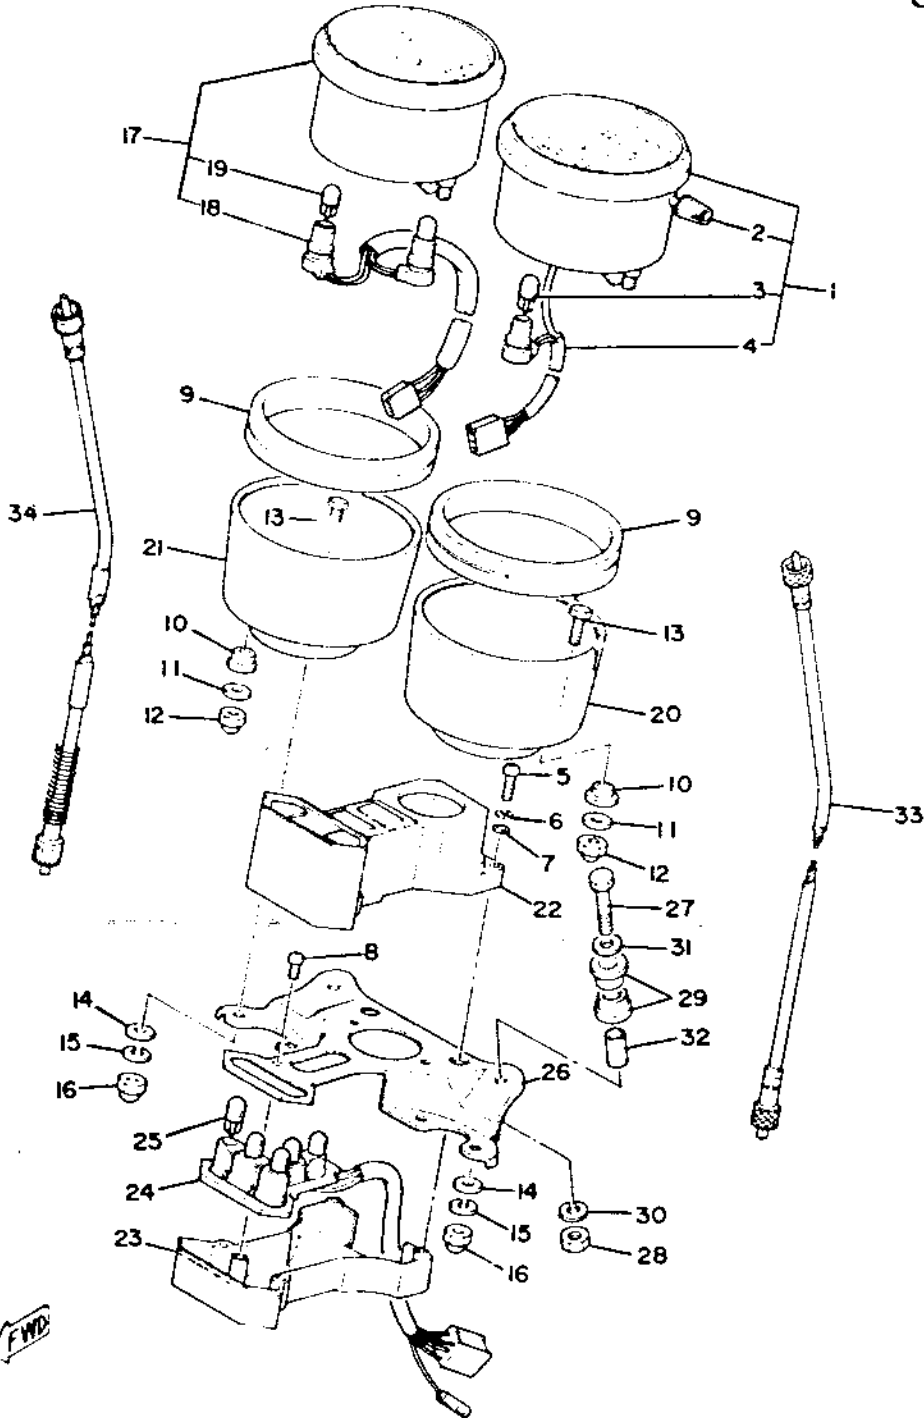

SPEEDOMETER TACHOMETER

Ref No	Part Number	Description	Qty
* 1	3G1-83570-A1-00	SPEEDOMETER ASS'Y	1
2	584-83578-71-00	NOB, trip meter	1
* 3	4R0-83517-00-00	BULB (12V-3.4W)	1
* 4	3G1-83536-01-00	SOCKET, meter	1
5	98506-04020-00	SCREW, pan head	4
6	92906-04100-00	WASHER, spring	4
7	92906-04600-00	WASHER, plate	4
8	98501-05010-00	SCREW, pan head	1
9	3H3-83513-00-00	DAMPER	2
10	584-83523-00-00	DAMPER	4
11	92901-05200-00	WASHER, plain	4
12	95301-05800-00	NUT, crown	4
13	584-83546-00-00	BOLT	4
14	92903-06200-00	WASHER, plain (92901-06200)	4
15	92903-06100-00	WASHER, spring (92901-06100)	4
16	95301-06800-00	NUT, crown	4
*17	3J3-83540-A1-00	TACHOMETER ASS'Y	1
*18	3G1-83520-01-00	SOCKET ASS'Y	1
*19	4R0-83517-00-00	BULB (12V-3.4W)	2
20	584-83507-00-00	COVER, speedometer	1
21	584-83508-00-00	COVER, tachometer	1
22	1J7-83568-71-00	PILOT BOX, upper	1
23	1J3-83569-71-00	PILOT BOX, lower	1
*24	3J3-83509-01-00	SOCKET CORD ASS'Y	1
*25	4R0-83517-00-00	BULB (12V-3.4W)	5
26	1J3-83519-00-00	BRACKET, meter	1
27	97306-06040-00	BOLT	2
28	95301-06600-00	NUT	2

*Indicates new part numbers activated from March, 1980

Ref No	Part Number	Description	Qty
29	584-83541-00-00	DAMPER	4
30	92903-06100-00	WASHER, spring (92901-06100).....	2
31	90201-06067-00	WASHER, plate.....	2
32	90387-06249-00	COLLAR.....	2
33	1J7-83550-01-00	SPEEDOMETER CABLE ASS'Y	1
34	3J3-83560-00-00	TACHOMETER CABLE ASS'Y	1