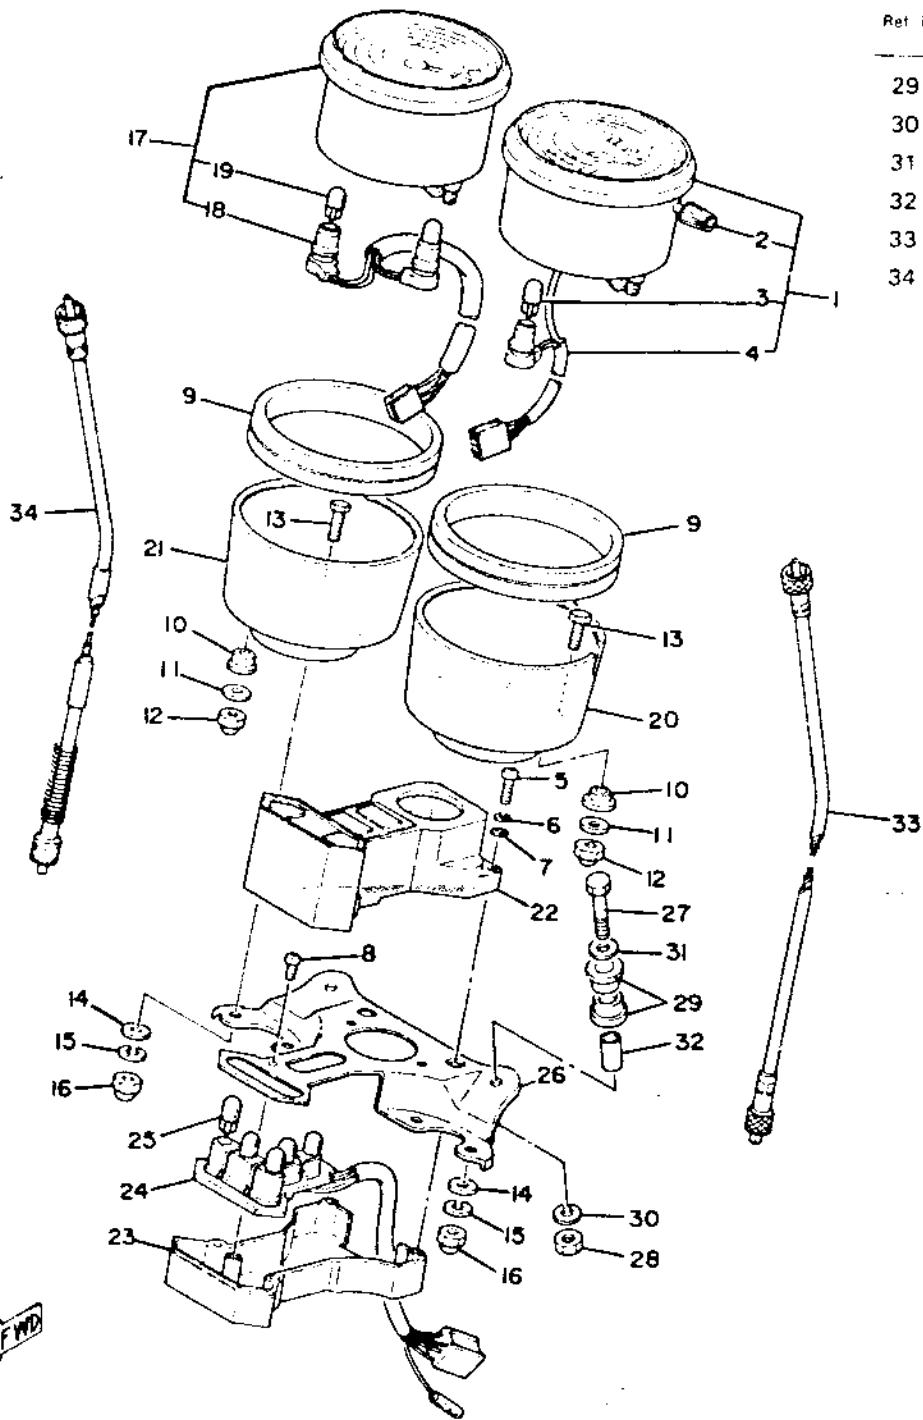

SPEEDOMETER TACHOMETER

Ref No	Part Number	Description	Qty
* 1	3G1-83570-A1-00	SPEEDOMETER ASS'Y	1
2	584-83578-71-00	NOB, trip meter	1
* 3	4R0-83517-00-00	BULB (12V-3.4W)	1
* 4	3G1-83536-01-00	SOCKET, meter	1
5	98506-04020-00	SCREW, pan head	4
6	92906-04100-00	WASHER, spring	4
7	92906-04600-00	WASHER, plate	4
8	98501-05010-00	SCREW, pan head	1
9	3H3-83513-00-00	DAMPER	2
10	584-83523-00-00	DAMPER	4
11	92901-05200-00	WASHER, plain	4
12	95301-05800-00	NUT, crown	4
13	584-83546-00-00	BOLT	4
14	92903-06200-00	WASHER, plain (92901-06200)	4
15	92903-06100-00	WASHER, spring (92901-06100)	4
16	95301-06800-00	NUT, crown	4
*17	3J3-83540-A1-00	TACHOMETER ASS'Y	1
*18	3G1-83520-01-00	SOCKET ASS'Y	1
*19	4R0-83517-00-00	BULB (12V-3.4W)	2
20	584-83507-00-00	COVER, speedometer	1
21	584-83508-00-00	COVER, tachometer	1
22	1J7-83568-71-00	PILOT BOX, upper	1
23	1J3-83569-71-00	PILOT BOX, lower	1
*24	3J3-83509-01-00	SOCKET CORD ASS'Y	1
*25	4R0-83517-00-00	BULB (12V-3.4W)	5
26	1J3-83519-00-00	BRACKET, meter	1
27	97306-06040-00	BOLT	2
28	95301-06600-00	NUT	2

*Indicates new part numbers activated from March, 1980

Ref No	Part Number	Description	Qty
29	584-83541-00-00	DAMPER	4
30	92903-06100-00	WASHER, spring (92901-06100).....	2
31	90201-06067-00	WASHER, plate.....	2
32	90387-06249-00	COLLAR.....	2
33	1J7-83550-01-00	SPEEDOMETER CABLE ASS'Y	1
34	3J3-83560-00-00	TACHOMETER CABLE ASS'Y	1