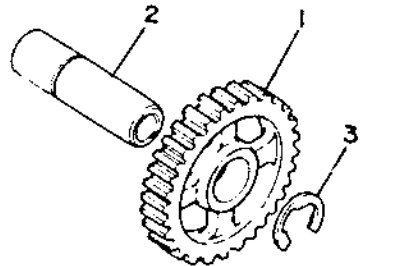

1	3J2-15512-00-00	GEAR, idler 1 (28T)	1
2	1J7-15521-00-00	SHAFT 1	1
3	93430-15023-00	CIRCLIP	1
4	3J2-15517-00-00	GEAR, idler 2 (47T)	1
5	90201-25291-00	WASHER, plate	2
* 6	1J7-15580-01-00	STARTER CLUTCH OUTER ASSY	1
7	93615-17125-00	PIN, dowel	3
* 8	1J7-15583-01-00	CAP, starter clutch spring	3
9	90501-04503-00	SPRING, compression	3
10	91316-08020-00	BOLT	3

*Indicates new part numbers activated from March, 1980

FWD